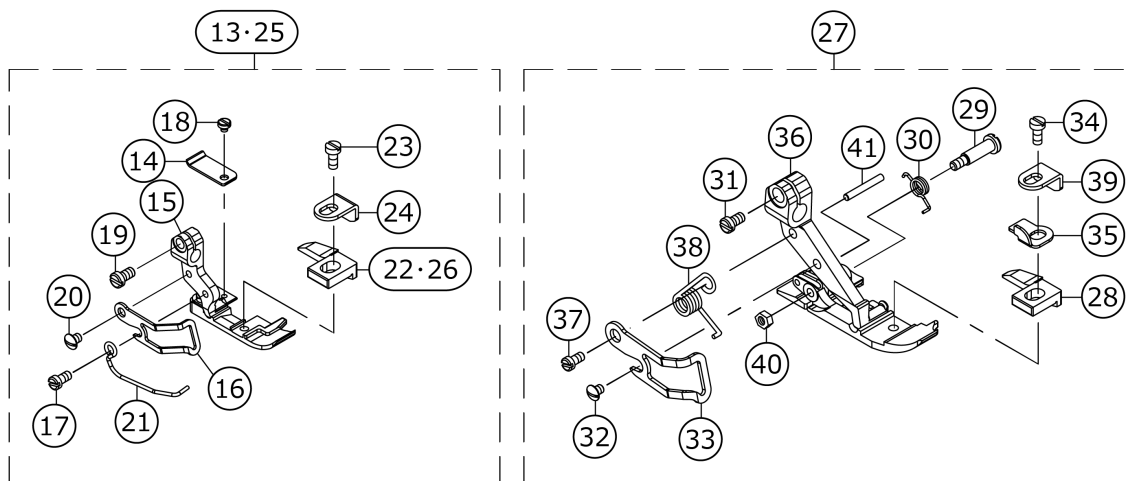

30P COMPONENTS

No.	品番	品名	備考	子部品	消耗品	個数
1	40164048	THROAT PLATE	FOR 14D-BE6-30P			1.00
2	40164047	THROAT PLATE	FOR 14D-BB6-30P			1.00
3	40164049	THROAT PLATE	FOR 16D-DE4-30P			1.00
4	40164050	FEED DOG	FOR 14D-BE6-30 P/14D-BB6-30P			1.00
5	40164052	FEED DOG	FOR 16D-DE4-30P			1.00
6	40164051	FEED DOG	FOR 14D-BE6-30 P/14D-BB6-30P/ 16D-DE4-30P			1.00
7	40164044	FEED DOG	FOR 14D-BE6-30P			1.00
8	40164046	FEED DOG	FOR 14D-BB6-30P			1.00
9	40164045	FEED DOG	FOR 16D-DE4-30P			1.00
10	40164055	NEEDLE CLAMP	FOR 14D-BE6-30 P/14D-BB6-30P			1.00
11	40164058	HAND WHEEL(30P)	FOR 14D-BE6-30 P/14D-BB6-30P/ 16D-DE4-30P			1.00
12	40164056	THREAD TAKE-UP LEVER	FOR 14D-BE6-30 P/14D-BB6-30P			1.00
13	40164021	PRESSER FOOT ASM.	FOR 14D-BE6-30P			1.00
14	40164026	REAR PRESSER FOOT	FOR 14D-BE6-30 P/14D-BB6-30P	*		1.00
15	40164027	PRESSER FOOT HINGE	FOR 14D-BE6-30 P/14D-BB6-30P	*		1.00
16	40164041	FINGER GUARD	FOR 14D-BE6-30 P/14D-BB6-30P	*		1.00
17	70000500	E_SCREW	FOR 14D-BE6-30 P/14D-BB6-30P	*		1.00
18	70000496	E_SCREW	FOR 14D-BE6-30 P/14D-BB6-30P	*		1.00
19	70000505	E_SCREW	FOR 14D-BE6-30 P/14D-BB6-30P	*		1.00
20	70000538	E_SCREW	FOR 14D-BE6-30 P/14D-BB6-30P	*		1.00
21	40164028	PRESSER FOOT ARM SPRING	FOR 14D-BE6-30 P/14D-BB6-30P	*		1.00
22	40164024	STITCH TONGUE	FOR 14D-BE6-30P	*		1.00
23	70000558	E_SCREW	FOR 14D-BE6-30 P/14D-BB6-30P	*		1.00
24	40164053	PRESSER FOOT 514_30P	FOR 14D-BE6-30 P/14D-BB6-30P	*		1.00