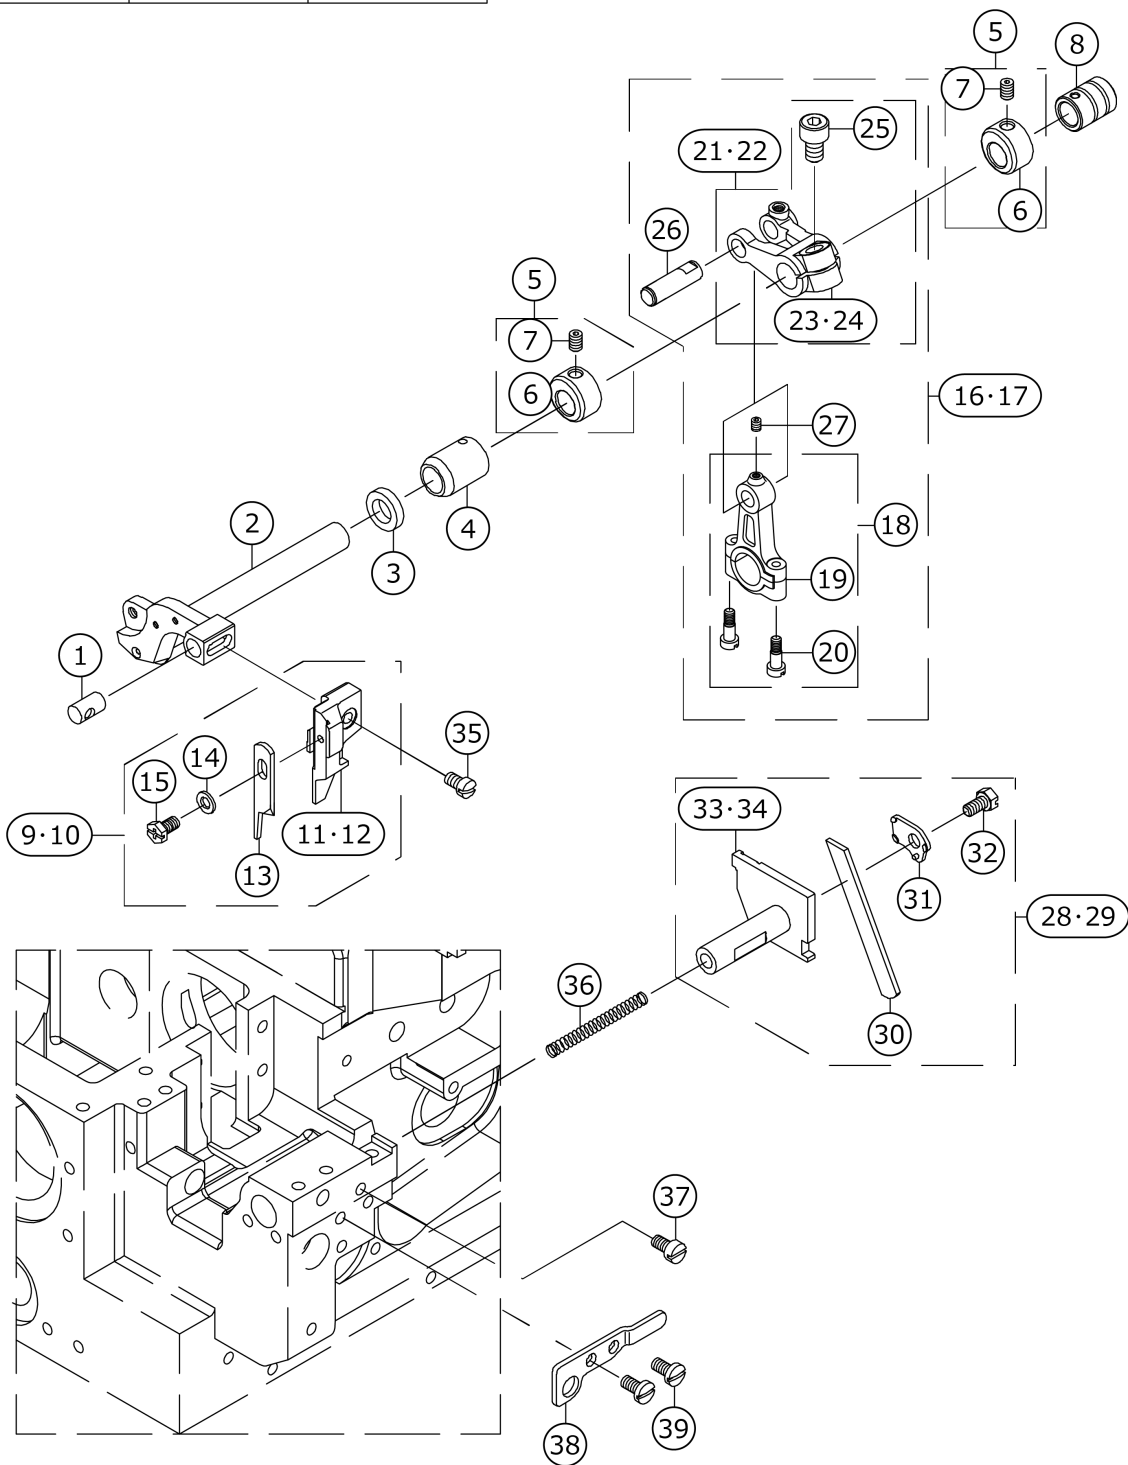

KNIFE COMPONENTS

MODEL	04D/14D	16D/43D
PARTS NO	23	24
	21	22
	16	17
	11	12
	9	10
	33	34
	28	29