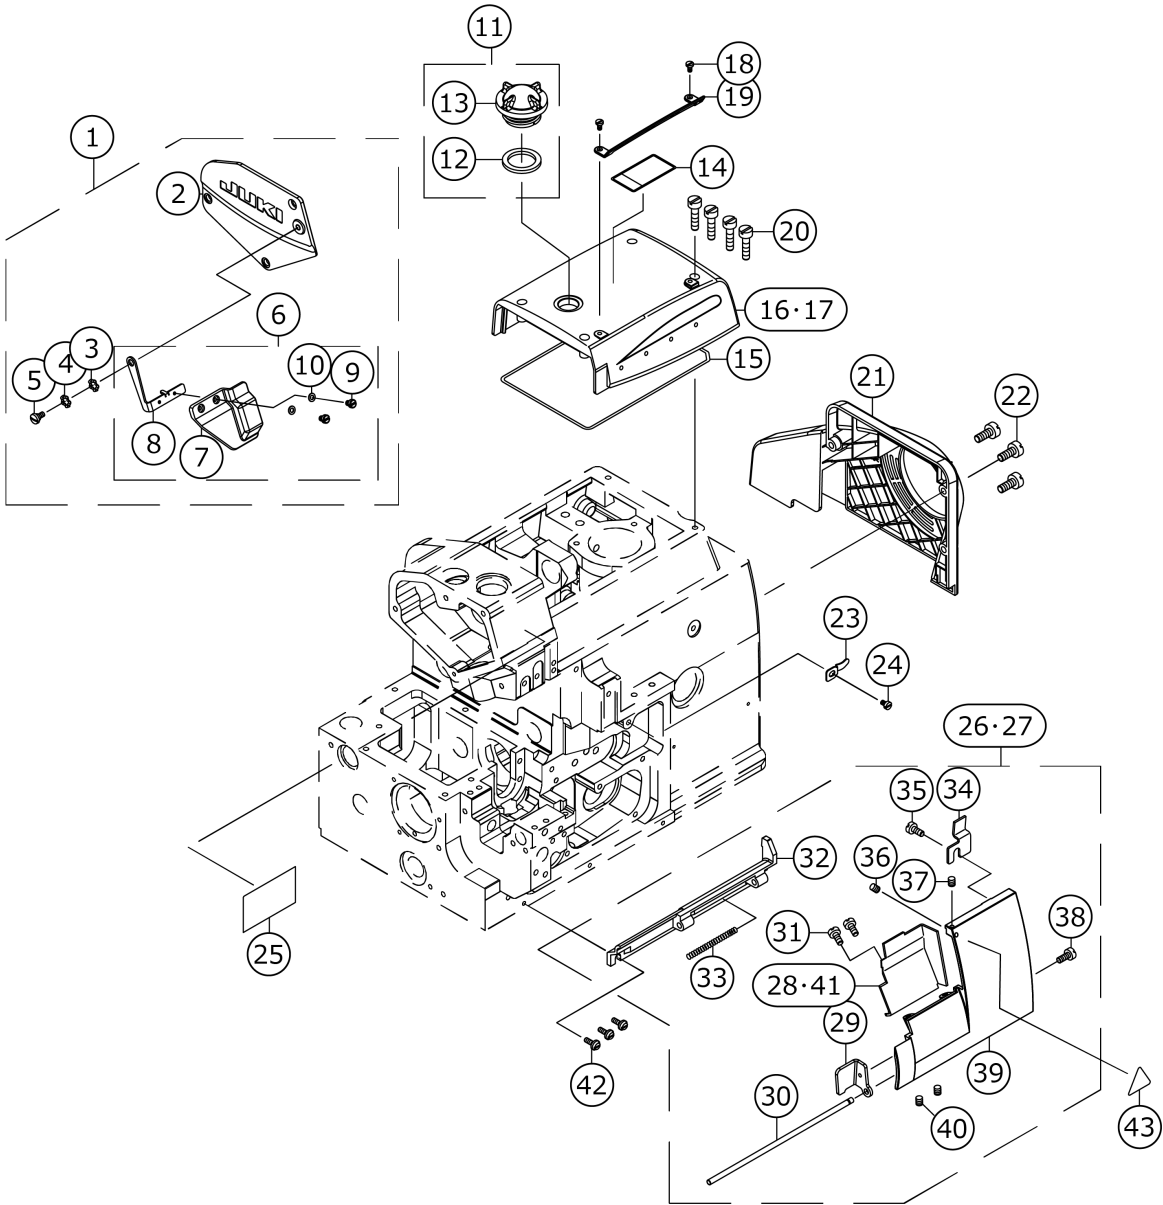

MISCELLANEOUS COVER COMPONENTS (3)

MODEL	04D/14D	16D/43D
PARTS NO	28	41
	26	27