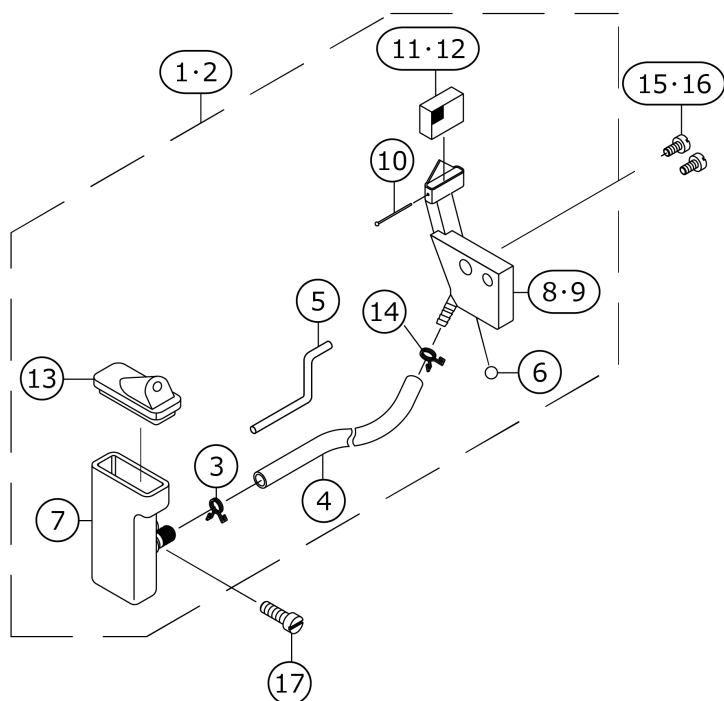

NEEDLE COOLER UNIT COMPONENTS

MODEL	04D/14D	16D/43D
PARTS NO	11	12
	8	9
	1	2
	15	16