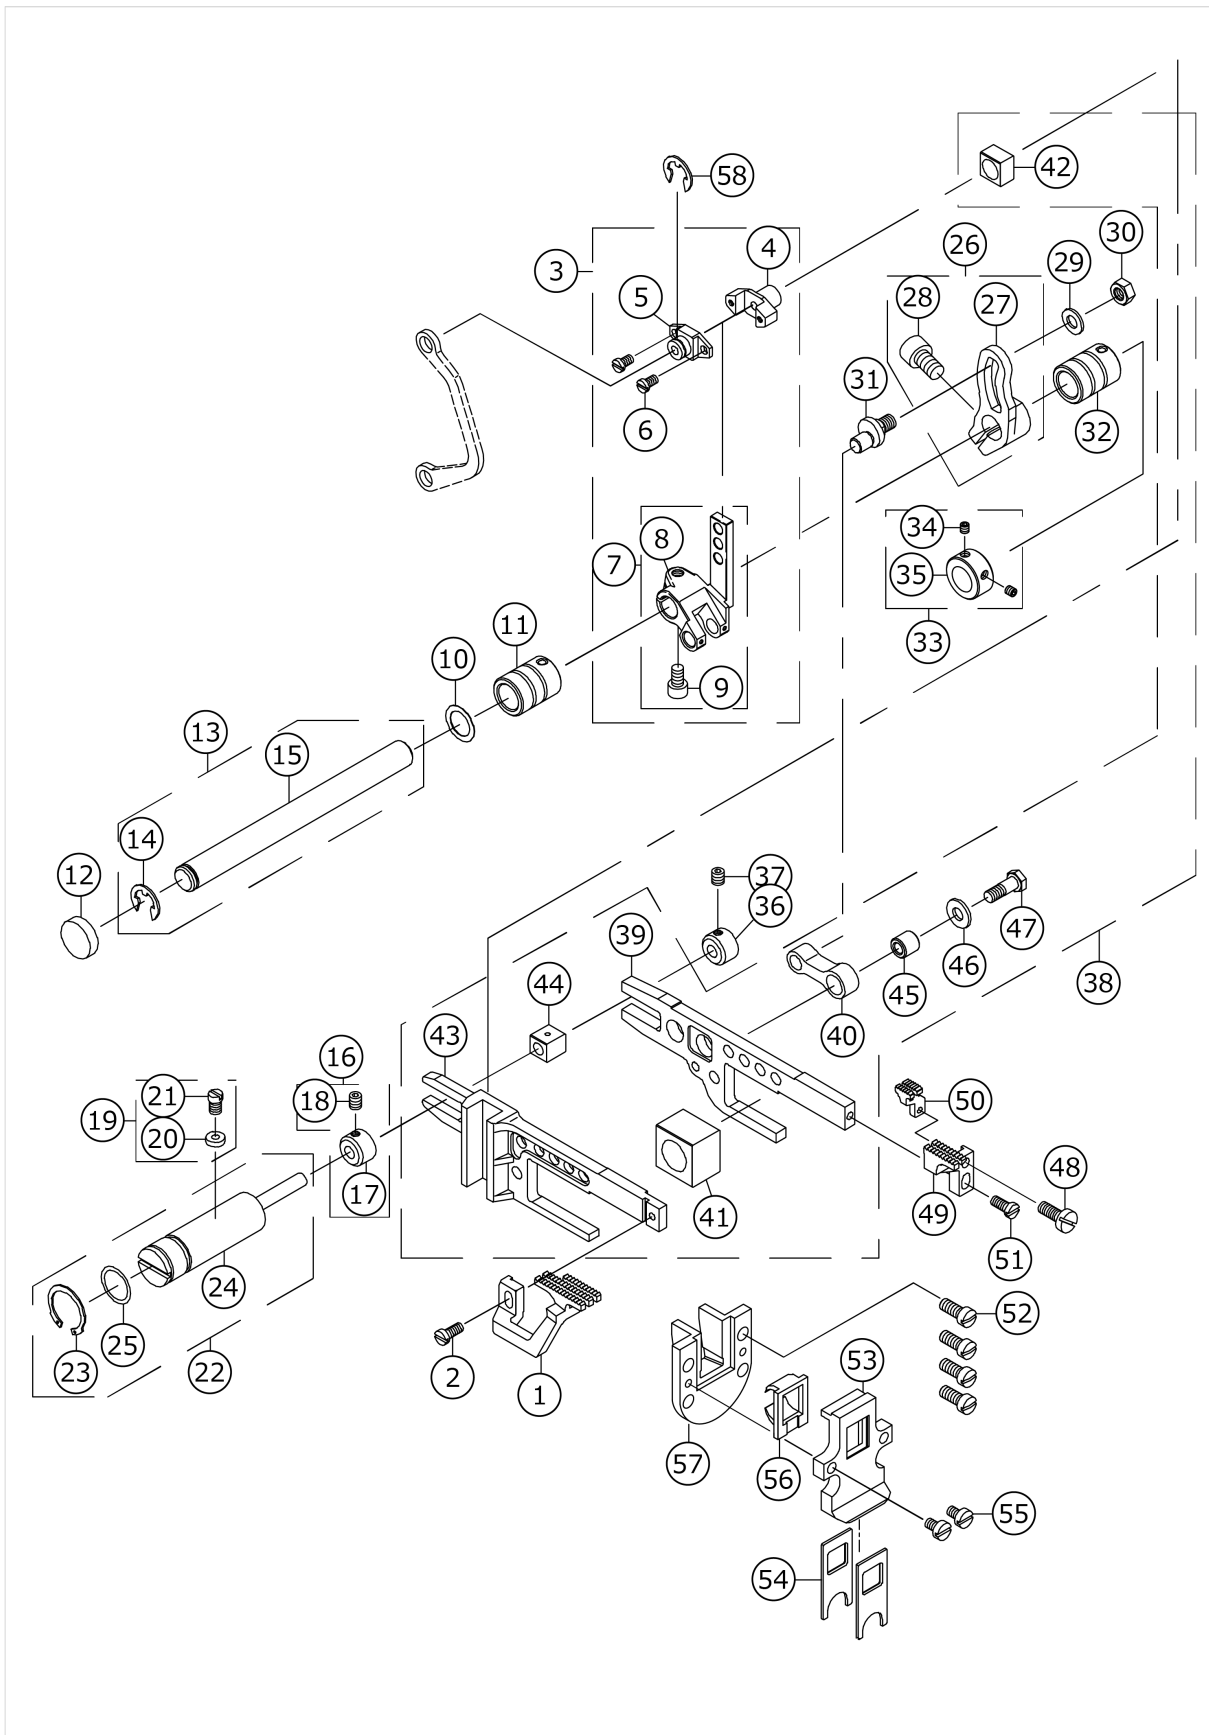

FEED MECHANISM COMPONENTS (2)

No.	品番	品名	備考	子部品	消耗品	個数
1	*****	FEED DOG	REFER MO-6800D GAUGE TABLE			1.00
2	70000509	E_SCREW				1.00
3	70000683	CRANK COMB.				1.00
4	70000374	ROCKING SEAT		*		1.00
5	70000375	ROCKING SEAT		*		1.00
6	70000558	E_SCREW		*		2.00
7	70000684	CRANK		*		1.00
8	70000681	CRANK		*		1.00
9	70000590	M_SCREW		*		1.00
10	70000361	WASHER				1.00
11	70000280	BUSHING				1.00
12	70000446	OIL SEAL				1.00
13	40159717	ECCENTRIC SHAFT COMB.				1.00
14	70000133	E_CIRCLIPS		*		1.00
15	40159716	ECCENTRIC SHAFT		*		1.00
16	70000435	COLLAR				1.00
17	70000433	COLLAR		*		1.00
18	70000522	E_SCREW		*		1.00
19	70000147	OIL SEAL COMB.				1.00
20	70000138	OIL SEAL		*		1.00
21	70000548	E_SCREW		*		1.00
22	70000734	ECCENTRIC SHAFT				1.00
23	70000135	E_CIRCLIPS		*		1.00
24	70000733	ECCENTRIC SHAFT		*		1.00
25	70000141	O-RING		*		1.00
26	70000685	CRANK				1.00
27	70000682	CRANK		*		1.00
28	70000590	M_SCREW		*		1.00
29	70000356	WASHER				1.00
30	70000458	NUT				1.00
31	70000688	ADJUSTING SHAFT				1.00
32	70000410	BUSHING				1.00
33	40159676	COLLAR				1.00
34	70000522	E_SCREW		*		2.00
35	40159715	COLLAR		*		1.00
36	70000433	COLLAR				1.00
37	70000522	E_SCREW				1.00
38	70000731	FEED DOG SEAT COMB.				1.00
39	70000422	FEED DOG SEAT		*		1.00
40	70000423	CONNECTING ROD		*		1.00
41	70000429	SLIDE BLOCK		*		1.00
42	70000686	SLIDE BLOCK		*		1.00
43	70000689	FEED DOG SEAT		*		1.00
44	70000732	SLIDE BLOCK		*		1.00
45	70000317	BUSHING		*		1.00
46	70000346	GASKET		*		1.00
47	70000514	E_SCREW		*		1.00
48	70000572	M_SCREW				1.00
49	*****	FEED DOG	REFER MO-6800D GAUGE TABLE			1.00