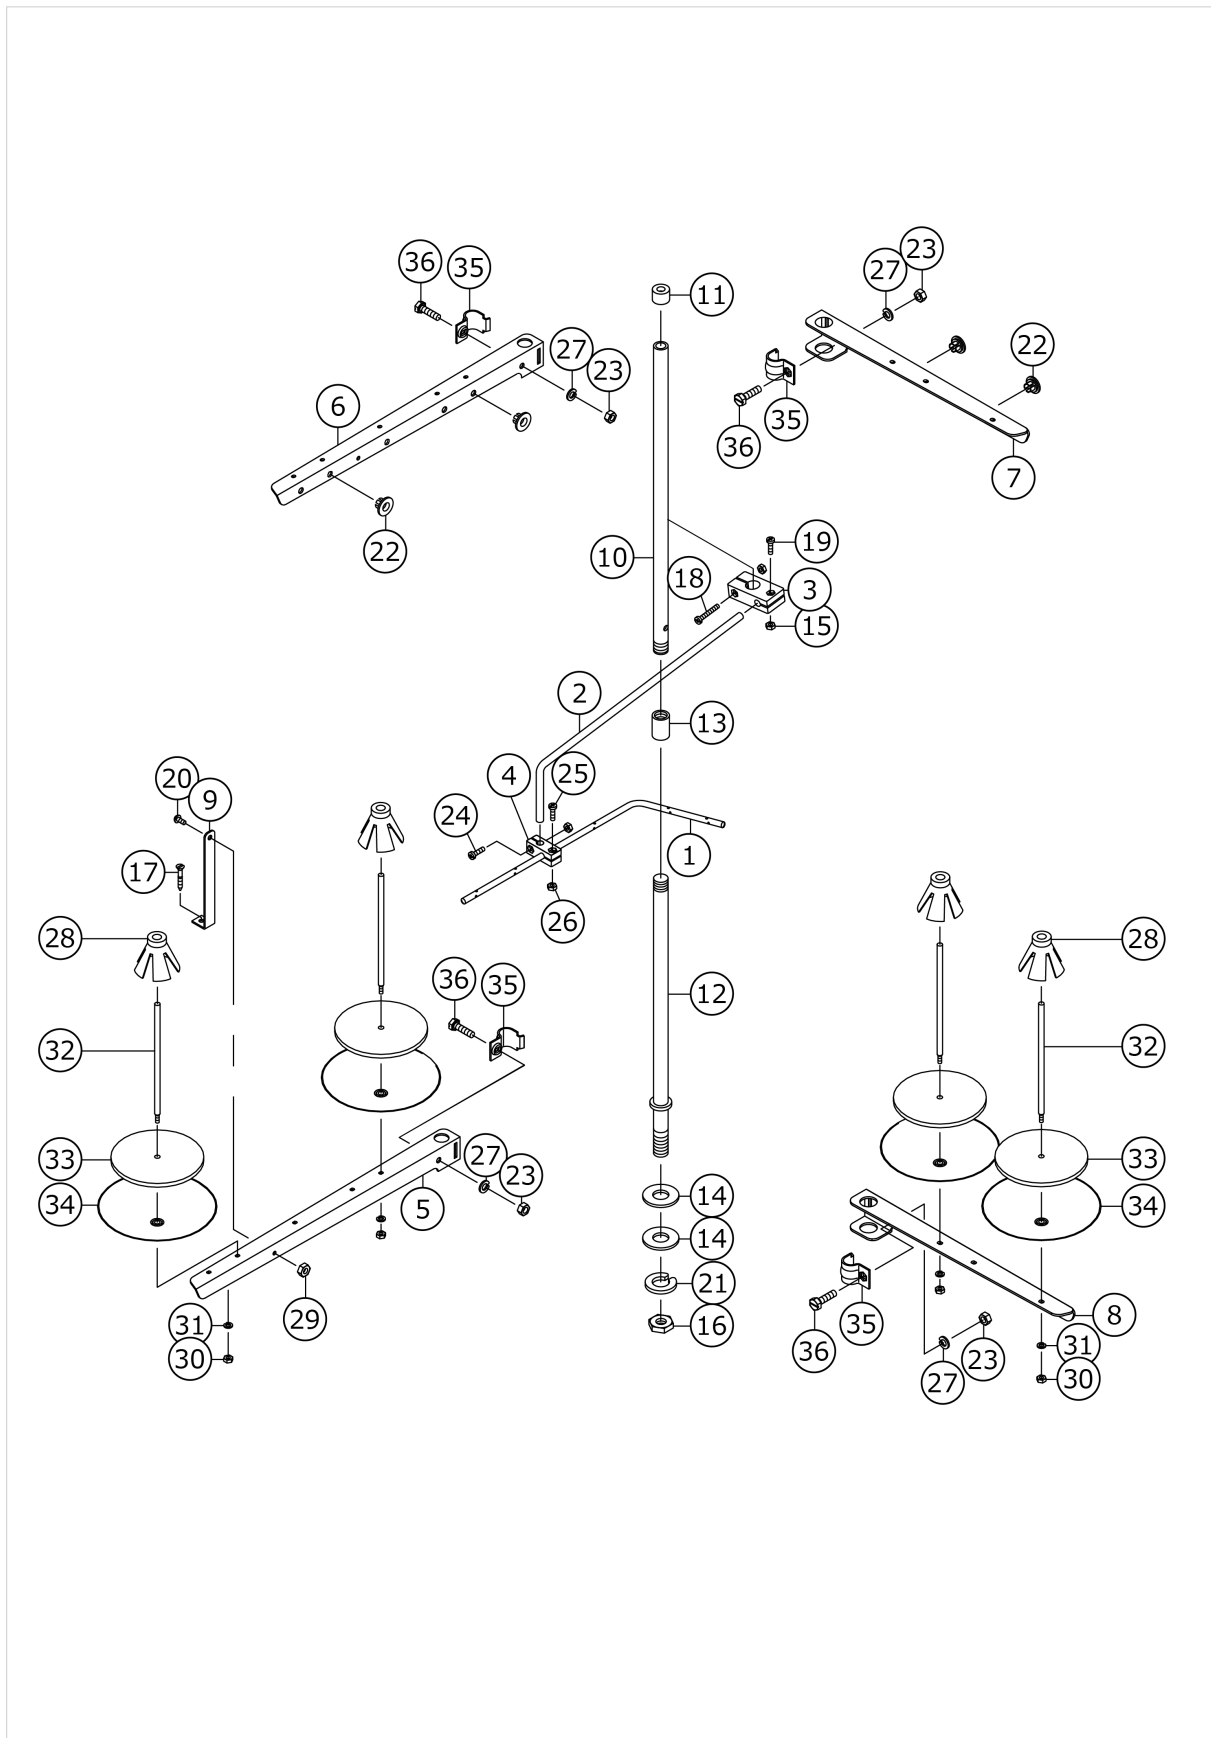

THREAD STAND COMPONENTS (FOR MO-6814D)

No.	品番	品名	備考	子部品	消耗品	個数
1	70000178	THREAD GUIDE PLATE				1.00
2	70000179	THREAD GUIDE BAR				1.00
3	70000180	FIXED SEAT				1.00
4	70000181	FIXED SEAT				1.00
5	70000182	THREAD GUIDE BAR				1.00
6	70000183	THREAD GUIDE BAR				1.00
7	70000184	THREAD GUIDE BAR				1.00
8	70000185	THREAD GUIDE BAR				1.00
9	70000186	SUPPORTER				1.00
10	70000188	THREAD STAND ROD				1.00
11	70000189	THREAD STAND COVER				1.00
12	70000190	THREAD STAND ROD				1.00
13	70000192	CONNECTING LOOP				1.00
14	70000354	WASHER				2.00
15	70000454	NUT				2.00
16	70000455	NUT				1.00
17	70000547	E_SCREW				1.00
18	70000579	M_SCREW				1.00
19	70000580	M_SCREW				1.00
20	70000581	M_SCREW				1.00
21	70000618	WASHER				1.00
22	70000219	PLUG				4.00
23	70000456	NUT				4.00
24	70000580	M_SCREW				1.00
25	70000580	M_SCREW				1.00
26	70000454	NUT				2.00
27	70000611	WASHER				4.00
28	70000218	THREAD STEADY BALL SEAT				4.00
29	70000454	NUT				1.00
30	70000454	NUT				4.00
31	70000615	WASHER				4.00
32	70000217	CONNECTING LOOP				4.00
33	70000216	SPONGY CUSHION				4.00
34	70000215	COILING SEAT				4.00
35	70000191	FIXED PLATE				4.00
36	70000589	M_SCREW				4.00