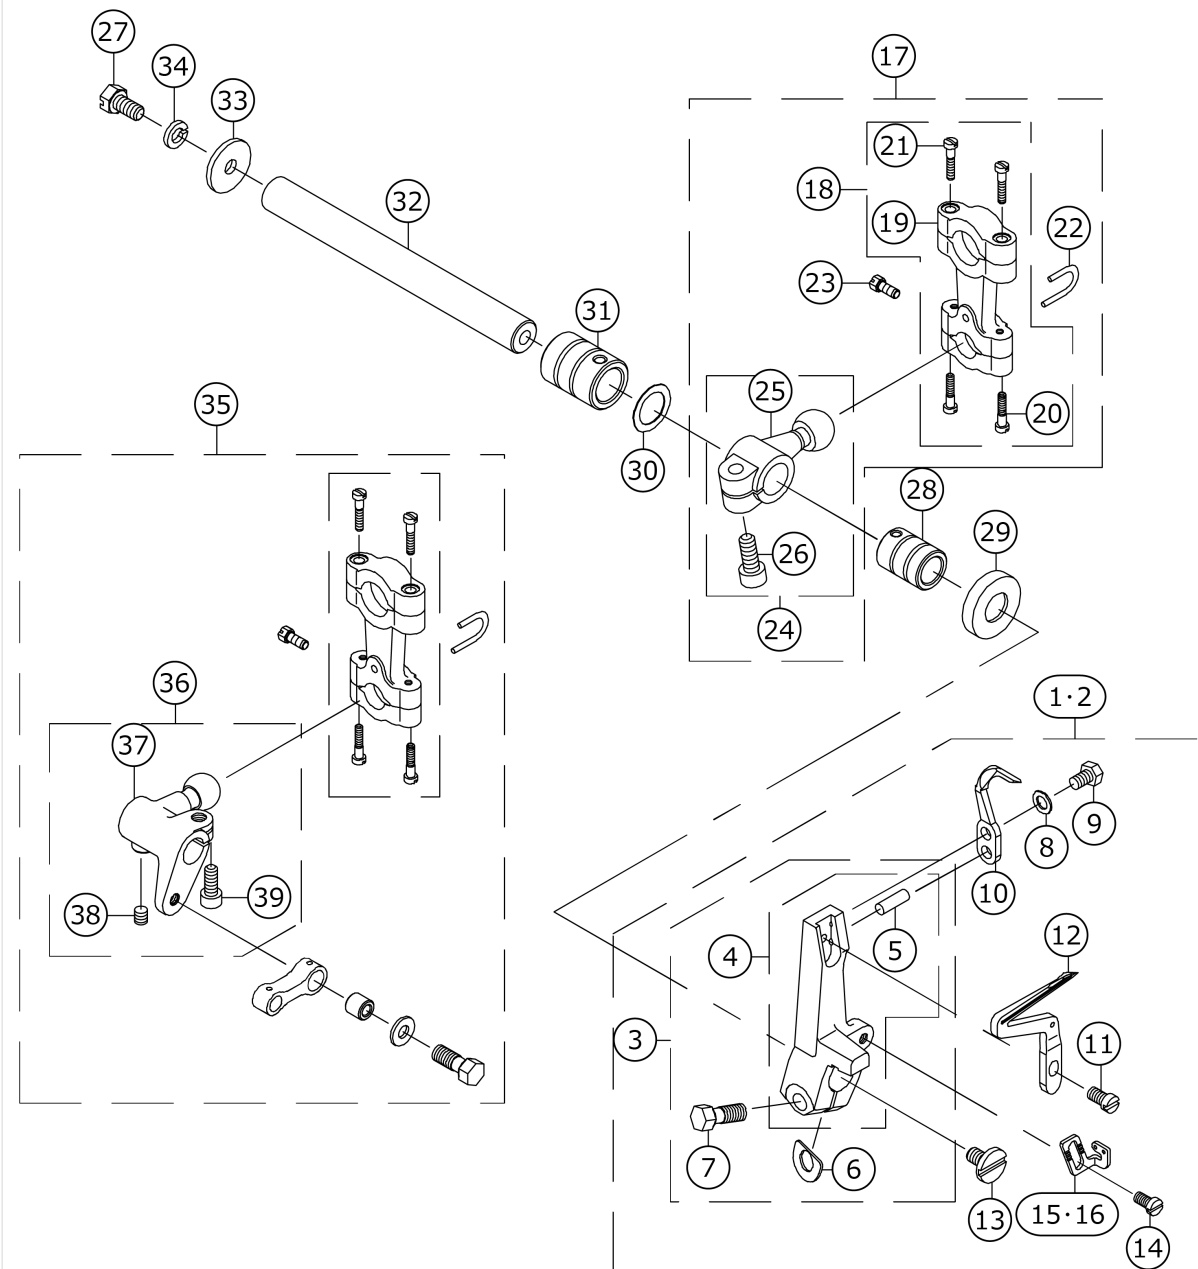

LOWER LOOPER COMPONENTS

MODEL	04D/14D	16D/43D	16D-50H
PARTS NO	15		16
	1		2
	25	37	
	24	38	
	17	35