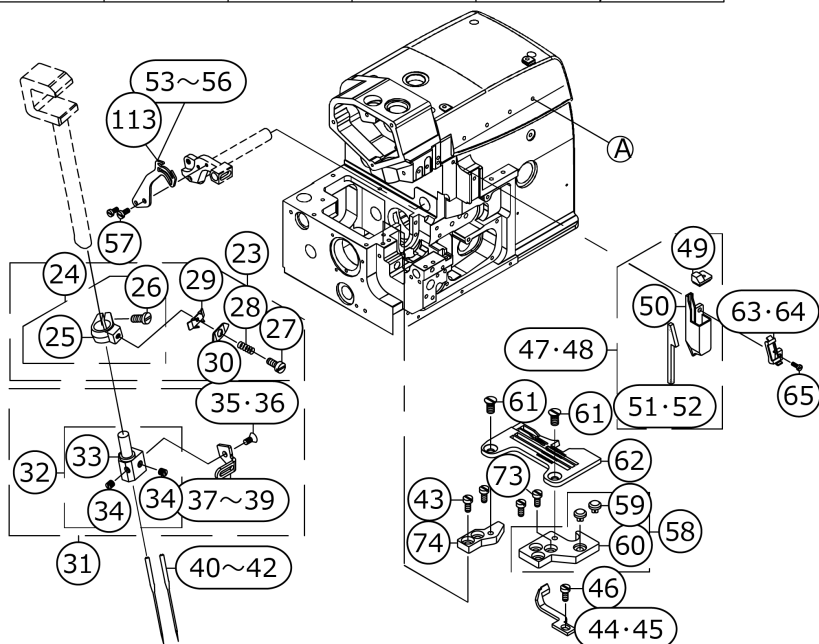

# CRANKSHAFT COMPONENTS

MODEL	04D/14D	16D/43D
PARTS NO	20	15
	45	13
	21	16 / 17

No.	品番	品名	備考	子部品	消耗品	個数
1	40159606	MAIN SHAFT COMB.				1.00
2	40159607	MAIN SHAFT COMB. (HIGH TYPE)	FOR 14D-40H/14 D-44H/16D-50H			1.00
3	40164012	MAIN SHAFT COMB.(30P)	FOR 30P			1.00
4	40159605	MAIN SHAFT (HIGH TYPE)	FOR 14D-40H/14 D-44H/16D-50H	*		1.00
5	40159604	MAIN SHAFT		*		1.00
6	40164011	MAIN SHAFT (30P)	FOR 30P	*		1.00
7	70000565	E_SCREW		*		1.00
8	70000565	E_SCREW		*		2.00
9	70000564	E_SCREW		*		2.00
10	70000535	E_SCREW				4.00
11	70000619	BALANCE BLOCK				1.00
12	70000620	BALANCE BLOCK				1.00
13	70000460	FASTENER PIN	FOR 16D/43D			1.00
14	70000130	BUSHING				1.00
15	70000701	BEARING COVER	FOR 16D/43D			1.00
16	70000554	E_SCREW	FOR 16D/43D			2.00
17	70000562	E_SCREW	FOR 16D/43D			1.00
18	70000694	BEARING				1.00
19	70000145	O-RING				1.00
20	70000700	BEARING COVER	FOR 04D/14D			1.00
21	70000508	E_SCREW	FOR 04D/14D			3.00
22	40164058	HAND WHEEL (30P)	FOR 30P			1.00
23	40159601	HAND WHEEL				1.00
24	70000536	E_SCREW				1.00
25	70000546	E_SCREW				1.00
26	70000341	GASKET				1.00
27	70000612	WASHER				1.00
28	40159603	M_SCREW				1.00
29	70000750	FAN BLADE				1.00
30	70000431	SIDE COVER COMB.				1.00
31	70000430	SIDE COVER		*		1.00
32	70000145	O-RING		*		1.00
33	70000521	E_SCREW				3.00
34	70000143	O-RING				1.00
35	70000149	WORM WHEEL				1.00
36	70000699	WASHER				1.00
37	70000695	BEARING				1.00
38	70000259	WORM WHEEL				1.00
39	70000257	WORM WHEEL		*		1.00
40	70000522	E_SCREW		*		1.00
41	70000314	SHAFT				1.00
42	70000696	BEARING				1.00
43	70000449	STOP RING				1.00
44	70000737	SHAFT				1.00
45	40159608	M_SCREW	FOR 04D/14D			1.00

# THREAD TENSION COMPONENTS

MODEL	04D	14D	16D	43D	14D-30P
PARTS NO	10	1	10	1	113
	5	6	16	17	
	54	53	55	56	
	51	51	52	52	
	63	63	64	64	
	44	44	45	45	
	38	37	39	39	
	8	8	15	15	
	2	2	20	20	
	9	9	21	21	
			14	14	
	35	35	36	36	
	3	4	11	12	
	47	47	48	48	