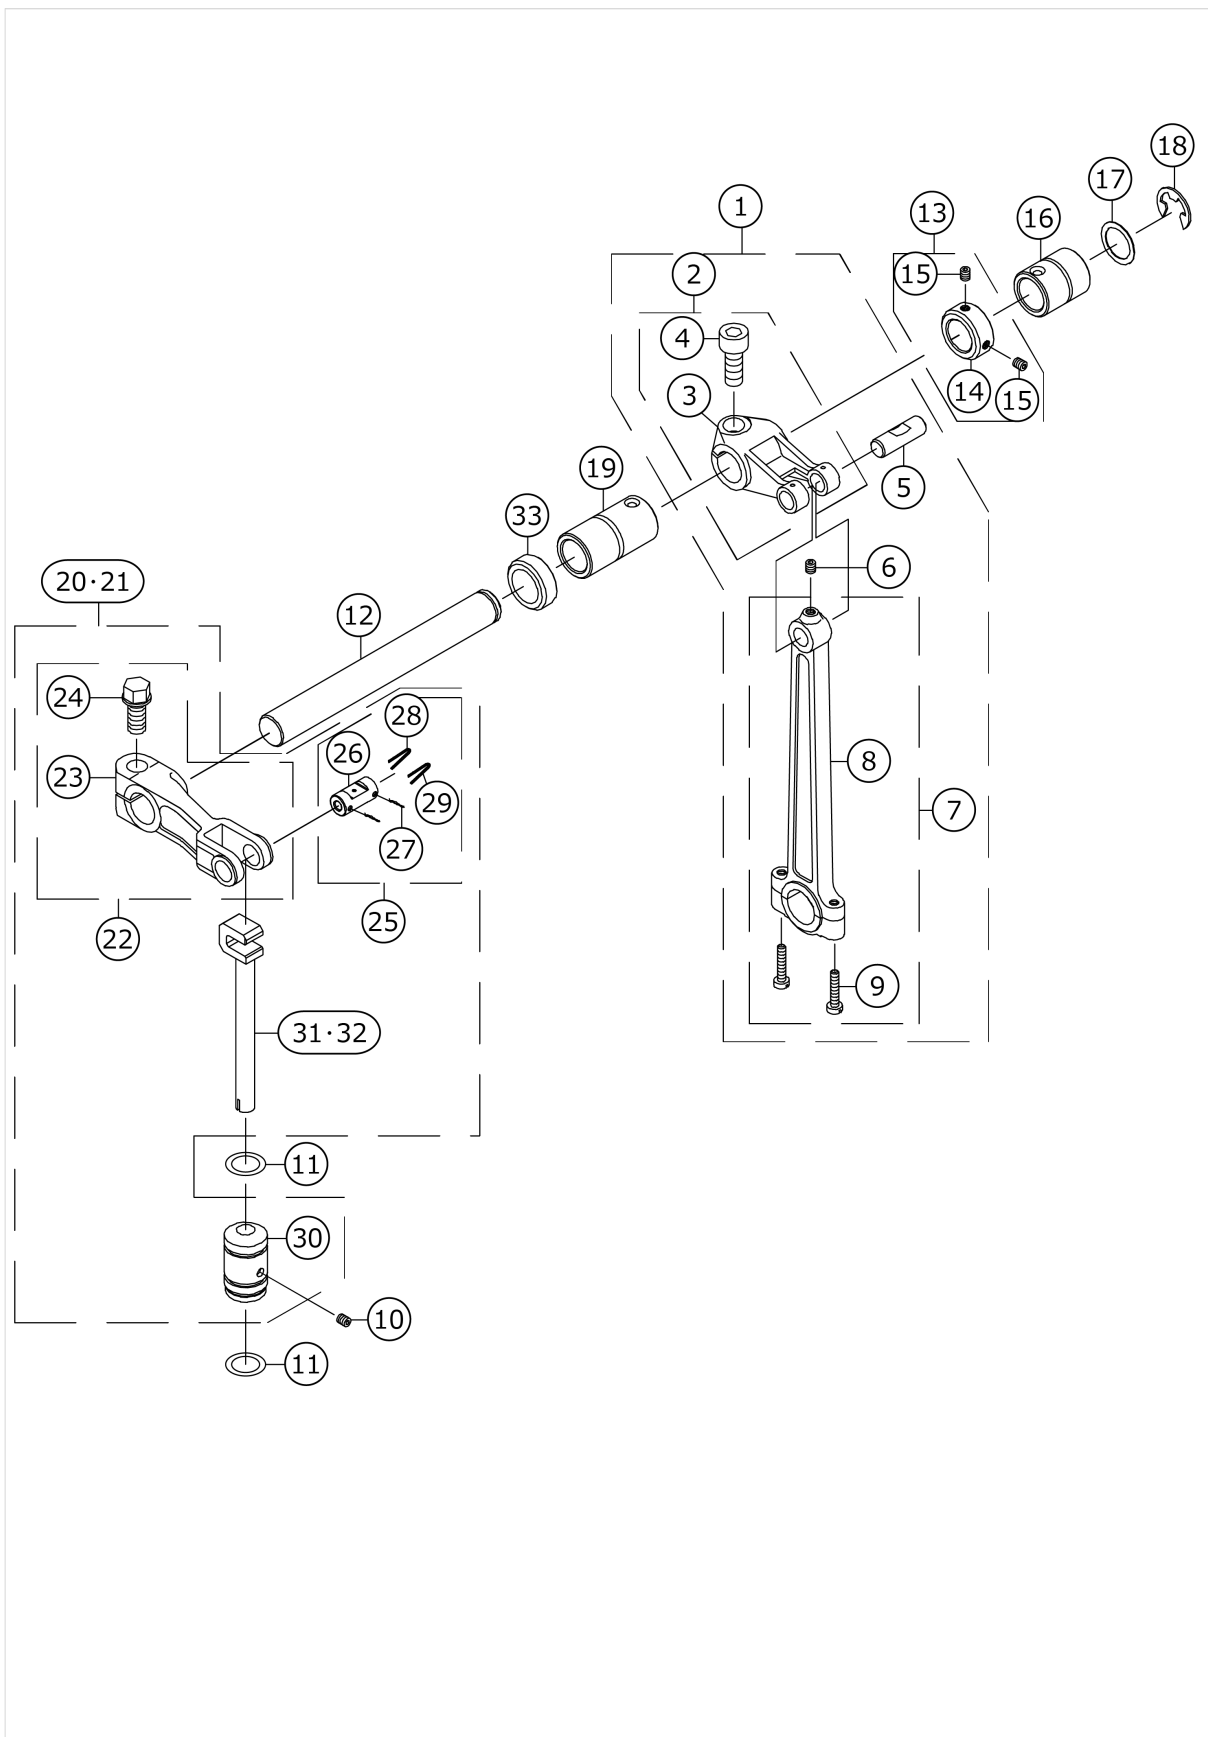

NEEDLE DRIVING SHAFT COMPONENTS

No.	品番	品名	備考	子部品	消耗品	個数
1	40159615	SHAFT COMB.				1.00
2	70000643	SHAFT		*		1.00
3	70000640	NEEDLE BAR ROCKER		*		1.00
4	70000588	M_SCREW		*		1.00
5	70000646	PIN		*		1.00
6	70000522	E_SCREW		*		1.00
7	40159618	CONNECTING ROD COMB.		*		1.00
8	40159617	CONNECTING ROD		*		1.00
9	70000578	M_SCREW		*		2.00
10	70000503	E_SCREW				1.00
11	70000141	O-RING				2.00
12	40167349	ARBOR				1.00
13	70000437	COLLAR				1.00
14	70000432	COLLAR		*		1.00
15	70000522	E_SCREW		*		2.00
16	70000637	BUSHING				1.00
17	70000362	WASHER				1.00
18	70000134	E_CIRCLIPS				1.00
19	40167347	BUSHING				1.00
20	40167355	NEEDLE BAR COMB.(44H SIZE)	FOR 14D-44H			1.00
21	40167348	NEEDLE BAR COMB.				1.00
22	70000633	CONNECTING ROD COMB.		*		1.00
23	70000632	CONNECTING ROD		*		1.00
24	70000593	M_SCREW		*		1.00
25	40169823	SHAFT COMB.		*		1.00
26	40167350	SHAFT		*		1.00
27	70000728	OIL YARN		*		4.00
28	CQ200000000	COTTON OIL WICK D=2		*		0.03
29	CQ202000000	COTTON OIL WICK D=2		*		0.03
30	40167352	BUSHING		*		1.00
31	40167354	NEEDLE BAR (44H)	FOR 14D-44H	*		1.00
32	40167351	NEEDLE BAR		*		1.00
33	40167356	OIL SEAL				1.00