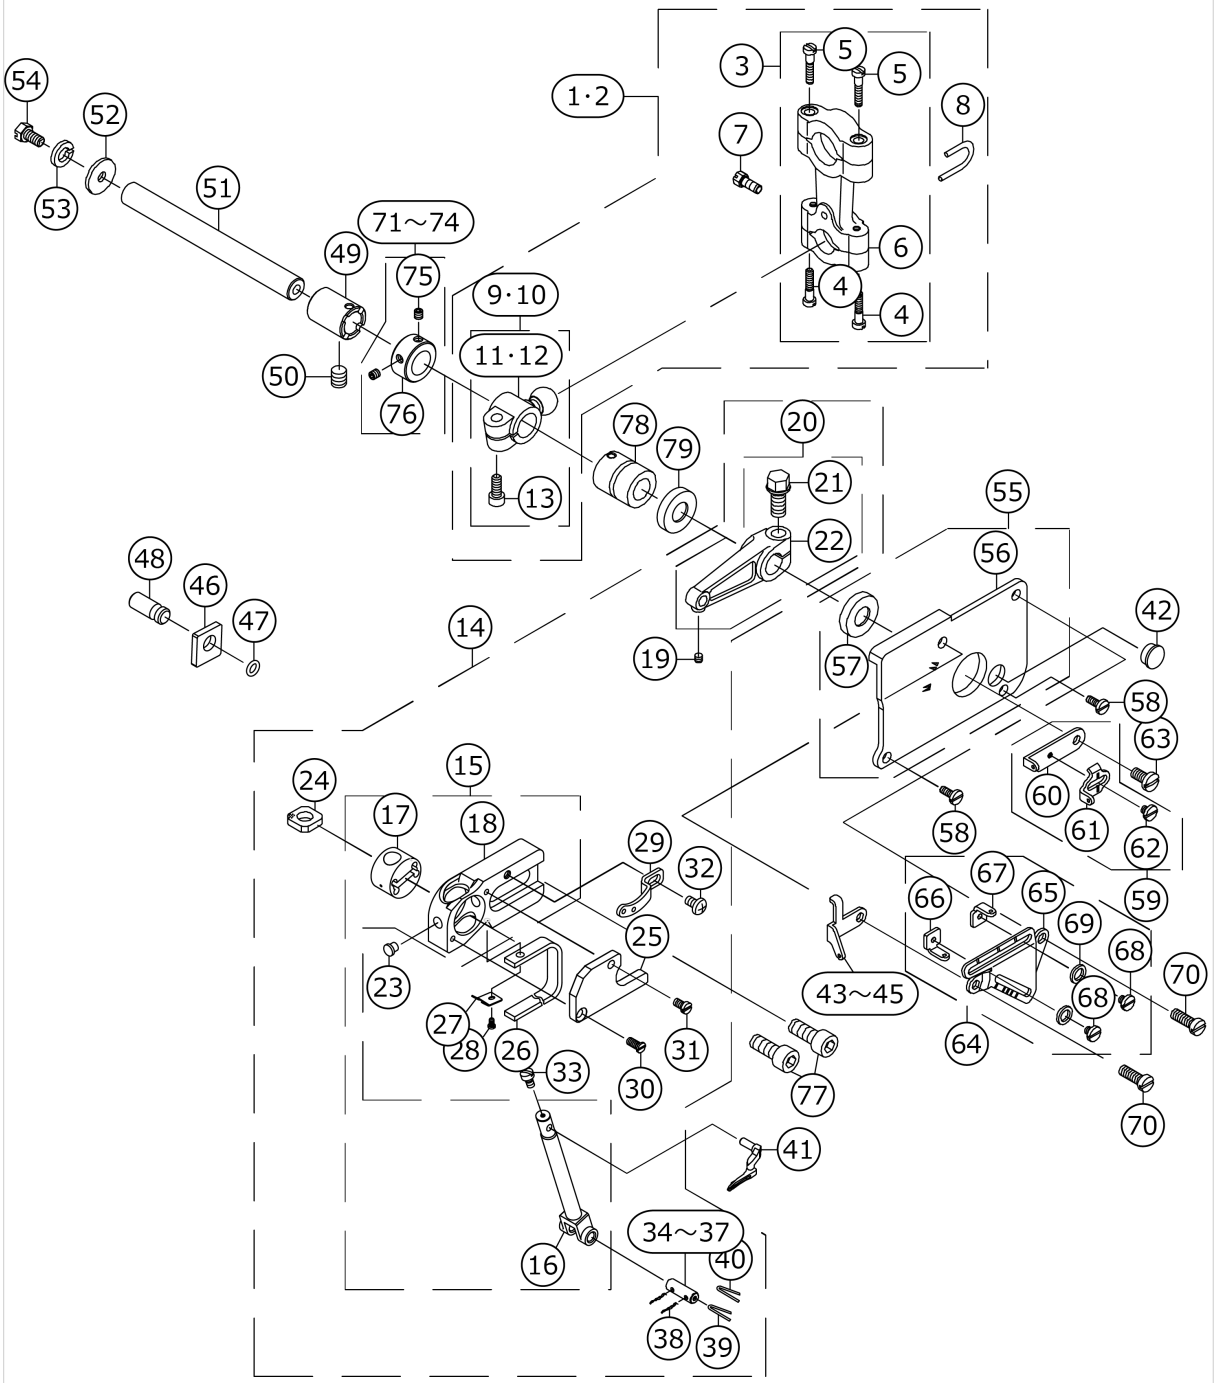

UPPER LOOPER COMPONENTS

MODEL	04D/16D	14D/43D	14D-44H	16D-50H
PARTS NO	74	73	71	72 + 73
	12	11	11	12
	10	9	9	10
	2	1	1	2
		43	44	45