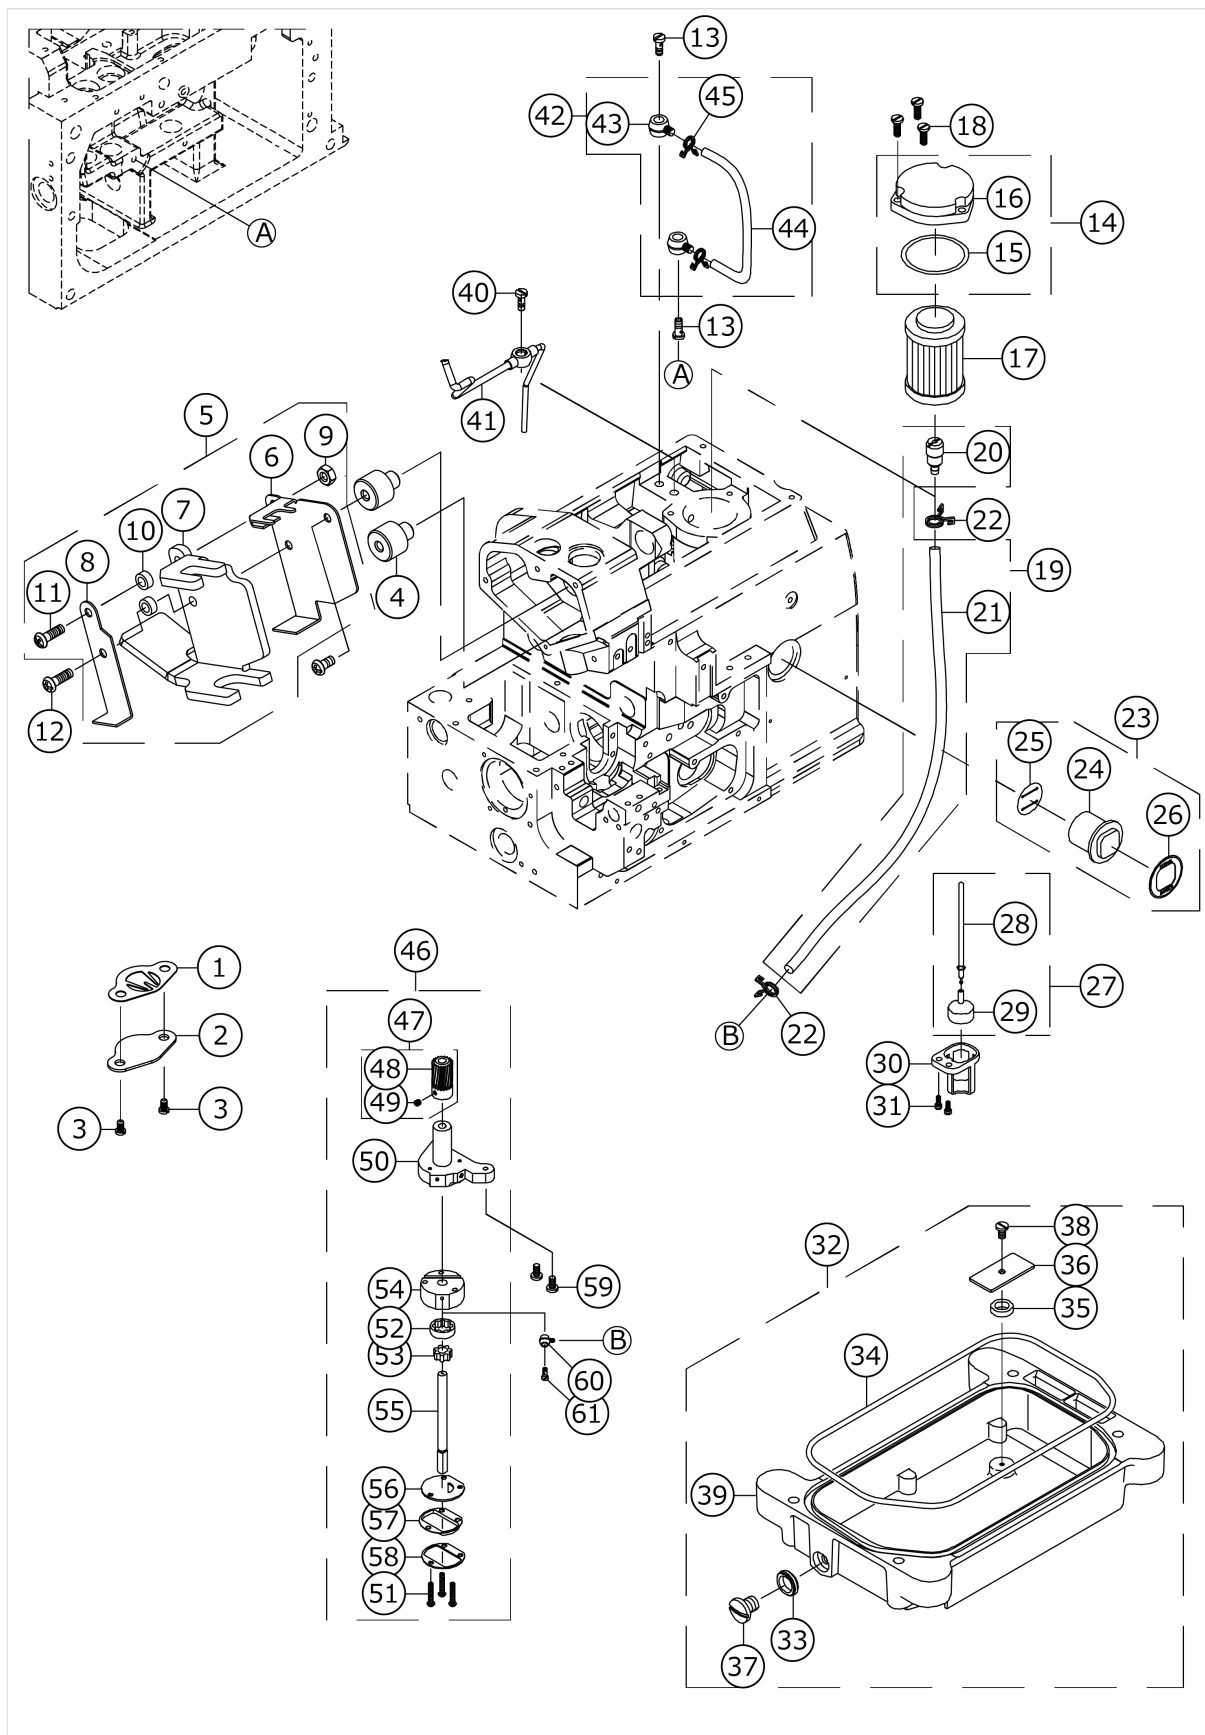

LUBRICATION MECHANISM COMPONENTS

No.	品番	品名	備考	子部品	消耗品	個数
1	40167377	LOOPER FELT PRESSER				1.00
2	40167376	LOOPER FELT COVER				1.00
3	70000538	E_SCREW				2.00
4	40167385	NEEDLE LUBRICATION FELT BASE				2.00
5	40169819	NEEDLE LUBRICATION FELT COMB.				1.00
6	40167386	NEEDLE LUBRICATION FELT SEAT		*		1.00
7	40167387	NEEDLE LUBRICATION FELT		*		1.00
8	40167388	FELT PRESSER		*		1.00
9	40167389	NUT		*		1.00
10	40169818	WASHER		*		2.00
11	40167390	M_SCREW		*		1.00
12	40167391	M_SCREW				2.00
13	70000532	E_SCREW				2.00
14	70000675	OIL FILTER				1.00
15	70000144	O-RING		*		1.00
16	70000674	OIL FILTER COVER		*		1.00
17	70000312	OIL FILTER				1.00
18	70000520	E_SCREW				3.00
19	70000328	OIL TUBE COMB				1.00
20	70000428	JOINT		*		1.00
21	70000326	HOSE		*		1.00
22	70000658	SPRING CLAMP				2.00
23	40159762	OIL LEVEL INSPECTION LENS COMB.				1.00
24	70000157	OIL LEVEL INSPECTION LENS		*		1.00
25	70000158	NAME PLATE		*		1.00
26	40159761	NAME PLATE		*		1.00
27	70000160	OIL INDICATOR ROD COMB.				1.00
28	70000159	OIL INDICATOR ROD		*		1.00
29	70000261	OIL INDICATOR		*		1.00
30	70000262	BAFFLE				1.00
31	70000521	E_SCREW				2.00
32	40159764	OIL RESERVOIR COMB.				1.00
33	70000146	O-RING		*		1.00
34	70000273	OIL SEAL		*		1.00
35	70000381	MAGNET		*		1.00
36	70000382	BAFFLE		*		1.00
37	70000533	E_SCREW		*		1.00
38	70000518	E_SCREW		*		1.00
39	40159763	OIL RESERVOIR COMB.		*		1.00
40	70000532	E_SCREW				1.00
41	70000693	COPPER TUBE				1.00
42	70000329	HOSE COMB.				1.00
43	70000323	JOINT		*		2.00
44	70000325	HOSE		*		1.00
45	70000658	SPRING CLAMP		*		2.00
46	40167366	PUMP COMB.				1.00
47	40169820	GEAR		*		1.00
48	70000258	WORM WHEEL		*		1.00
49	70000582	M_SCREW		*		1.00
50	40167380	PUMP BODY		*		1.00