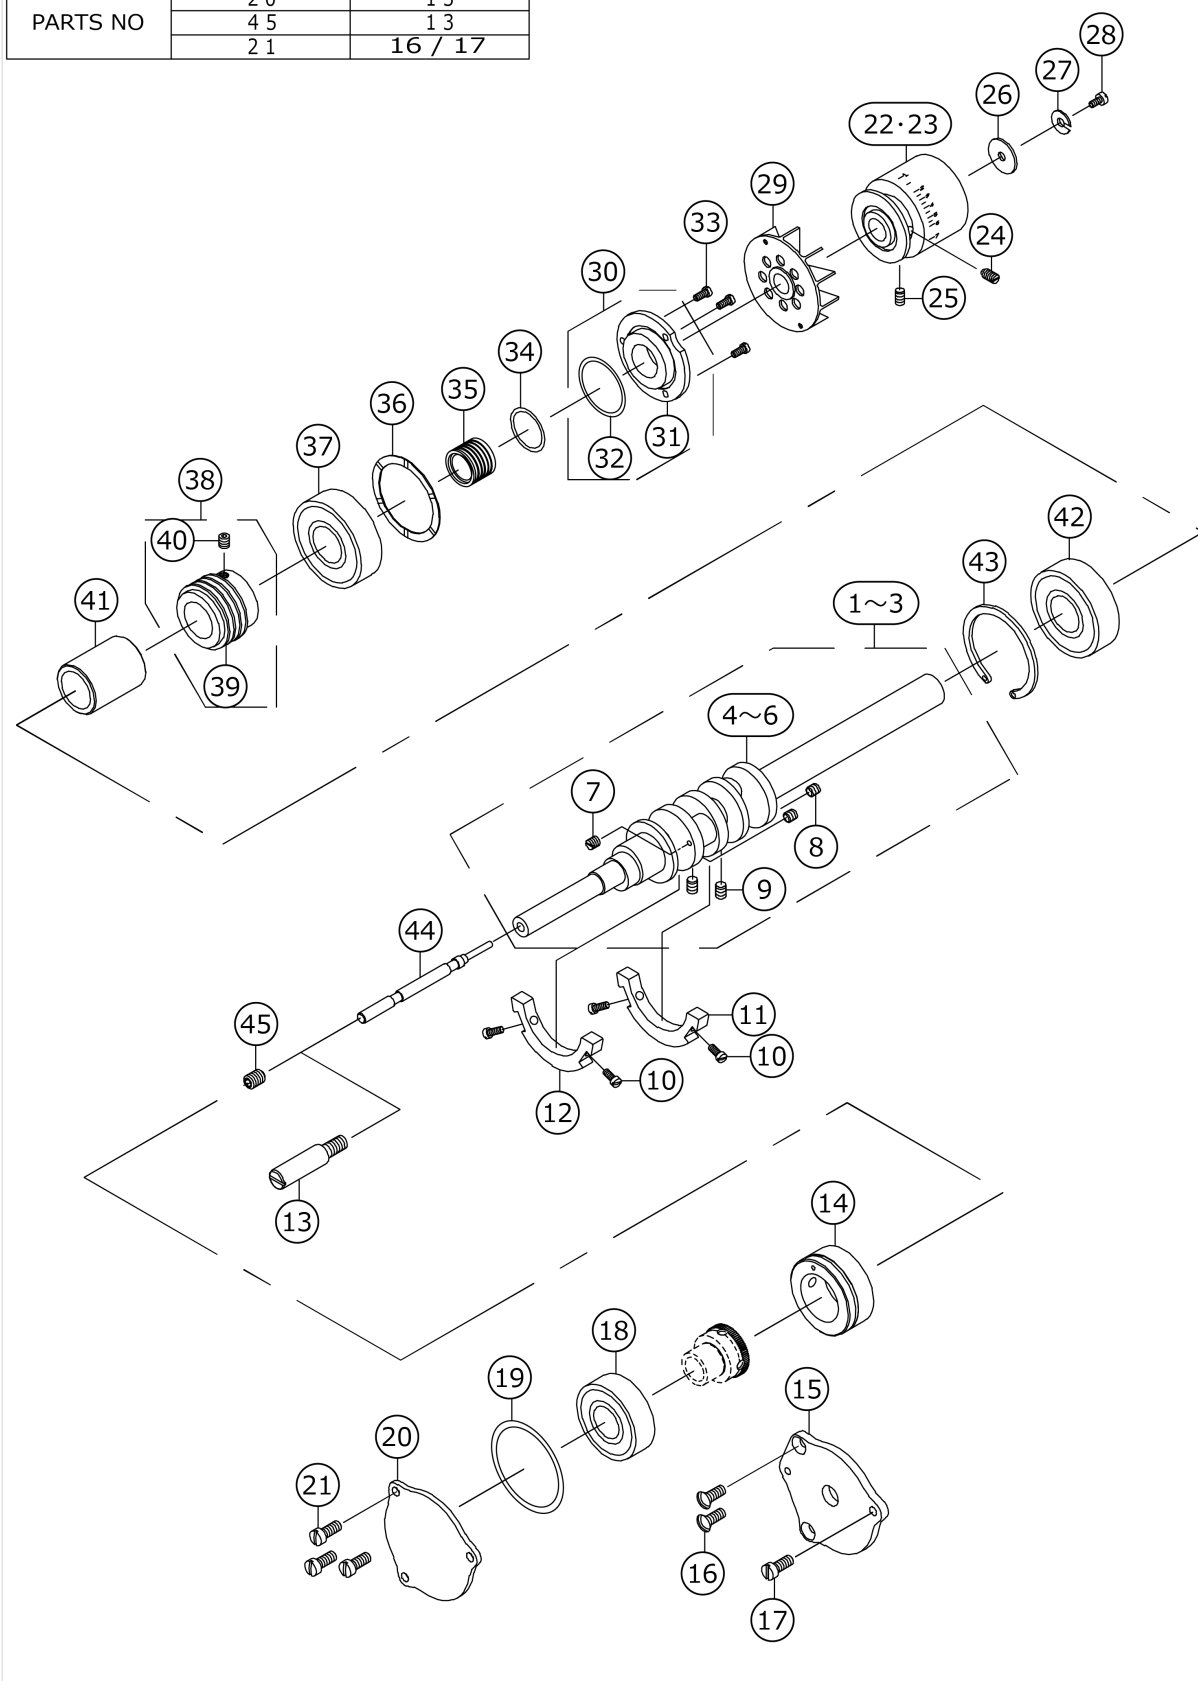

CRANKSHAFT COMPONENTS

MODEL	04D/14D	16D/43D
PARTS NO	20	15
	45	13
	21	16 / 17