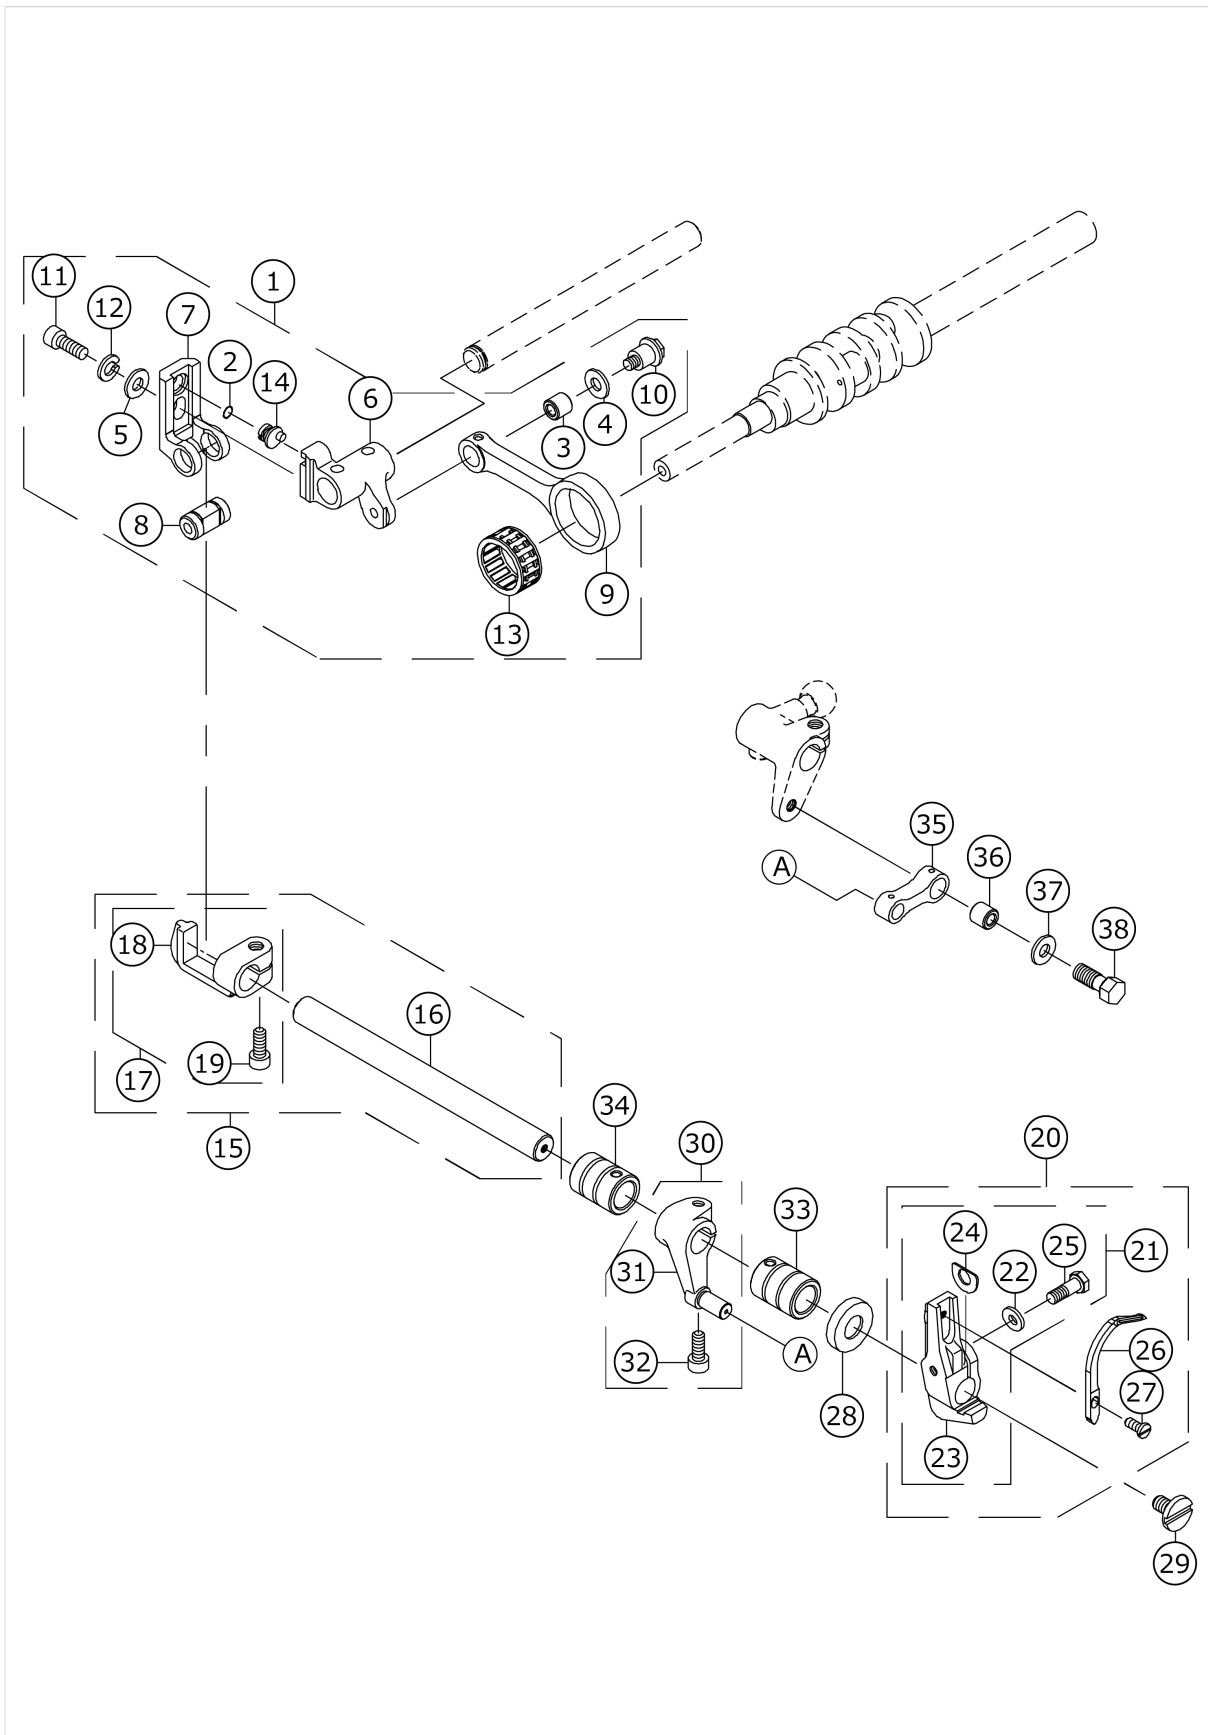

CHAIN LOOPER COMPONENTS (1)

No.	品番	品名	備考	子部品	消耗品	個数
1	70000479	CONNECTING ROD COMB.				1.00
2	70000139	O-RING		*		1.00
3	70000317	BUSHING		*		1.00
4	70000346	GASKET		*		1.00
5	70000357	WASHER		*		1.00
6	70000463	ADJUSTING SEAT		*		1.00
7	70000464	ADJUSTING SEAT		*		1.00
8	70000467	SHAFT		*		1.00
9	70000478	CONNECTING ROD		*		1.00
10	70000514	E_SCREW		*		1.00
11	70000561	E_SCREW		*		1.00
12	70000616	WASHER		*		1.00
13	70000697	BEARING		*		1.00
14	70000703	ECCENTRIC		*		1.00
15	70000465	SLIDE BLOCK GUIDE				1.00
16	70000461	SHAFT		*		1.00
17	70000466	SLIDE BLOCK GUIDE		*		1.00
18	70000462	SLIDE BLOCK GUIDE		*		1.00
19	70000590	M_SCREW		*		1.00
20	70000475	LOOPER COMB.				1.00
21	70000476	LOOPER HOLDER		*		1.00
22	70000351	WASHER		*		1.00
23	70000474	LOOPER HOLDER		*		1.00
24	70000380	GASKET		*		1.00
25	70000531	E_SCREW		*		1.00
26	70000473	LOOPER		*		1.00
27	70000508	E_SCREW		*		1.00
28	70000270	OIL SEAL				1.00
29	70000525	SCREW				1.00
30	70000471	LOOPER CONNECTING ROD				1.00
31	70000470	LOOPER CONNECTING ROD		*		1.00
32	70000590	M_SCREW		*		1.00
33	70000477	BUSHING				1.00
34	70000410	BUSHING				1.00
35	70000472	CONNECTING ROD				1.00
36	70000317	BUSHING				1.00
37	70000346	GASKET				1.00
38	70000514	E_SCREW				1.00