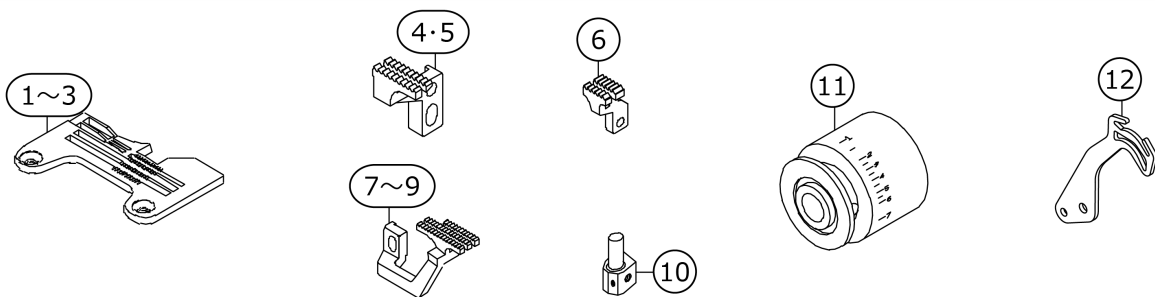

30P COMPONENTS

No.	品番	品名	備考	子部品	消耗品	個数
1	40164048	THROAT PLATE	FOR 14D-BE6-30P			1.00
2	40164047	THROAT PLATE	FOR 14D-BB6-30P			1.00
3	40164049	THROAT PLATE	FOR 16D-DE4-30P			1.00
4	40164050	FEED DOG	FOR 14D-BE6-30 P/14D-BB6-30P			1.00
5	40164052	FEED DOG	FOR 16D-DE4-30P			1.00
6	40164051	FEED DOG	FOR 14D-BE6-30 P/14D-BB6-30P/ 16D-DE4-30P			1.00
7	40164044	FEED DOG	FOR 14D-BE6-30P			1.00
8	40164046	FEED DOG	FOR 14D-BB6-30P			1.00
9	40164045	FEED DOG	FOR 16D-DE4-30P			1.00
10	40164055	NEEDLE CLAMP	FOR 14D-BE6-30 P/14D-BB6-30P			1.00
11	40164058	HAND WHEEL(30P)	FOR 14D-BE6-30 P/14D-BB6-30P/ 16D-DE4-30P			1.00
12	40164056	THREAD TAKE-UP LEVER	FOR 14D-BE6-30 P/14D-BB6-30P			1.00
13	40164021	PRESSER FOOT ASM.	FOR 14D-BE6-30P			1.00
14	40164026	REAR PRESSER FOOT	FOR 14D-BE6-30 P/14D-BB6-30P	*		1.00
15	40164027	PRESSER FOOT HINGE	FOR 14D-BE6-30 P/14D-BB6-30P	*		1.00
16	40164041	FINGER GUARD	FOR 14D-BE6-30 P/14D-BB6-30P	*		1.00
17	70000500	E_SCREW	FOR 14D-BE6-30 P/14D-BB6-30P	*		1.00
18	70000496	E_SCREW	FOR 14D-BE6-30 P/14D-BB6-30P	*		1.00
19	70000505	E_SCREW	FOR 14D-BE6-30 P/14D-BB6-30P	*		1.00
20	70000538	E_SCREW	FOR 14D-BE6-30 P/14D-BB6-30P	*		1.00
21	40164028	PRESSER FOOT ARM SPRING	FOR 14D-BE6-30 P/14D-BB6-30P	*		1.00
22	40164024	STITCH TONGUE	FOR 14D-BE6-30P	*		1.00
23	70000558	E_SCREW	FOR 14D-BE6-30 P/14D-BB6-30P	*		1.00
24	40164053	PRESSER FOOT 514_30P	FOR 14D-BE6-30 P/14D-BB6-30P	*		1.00