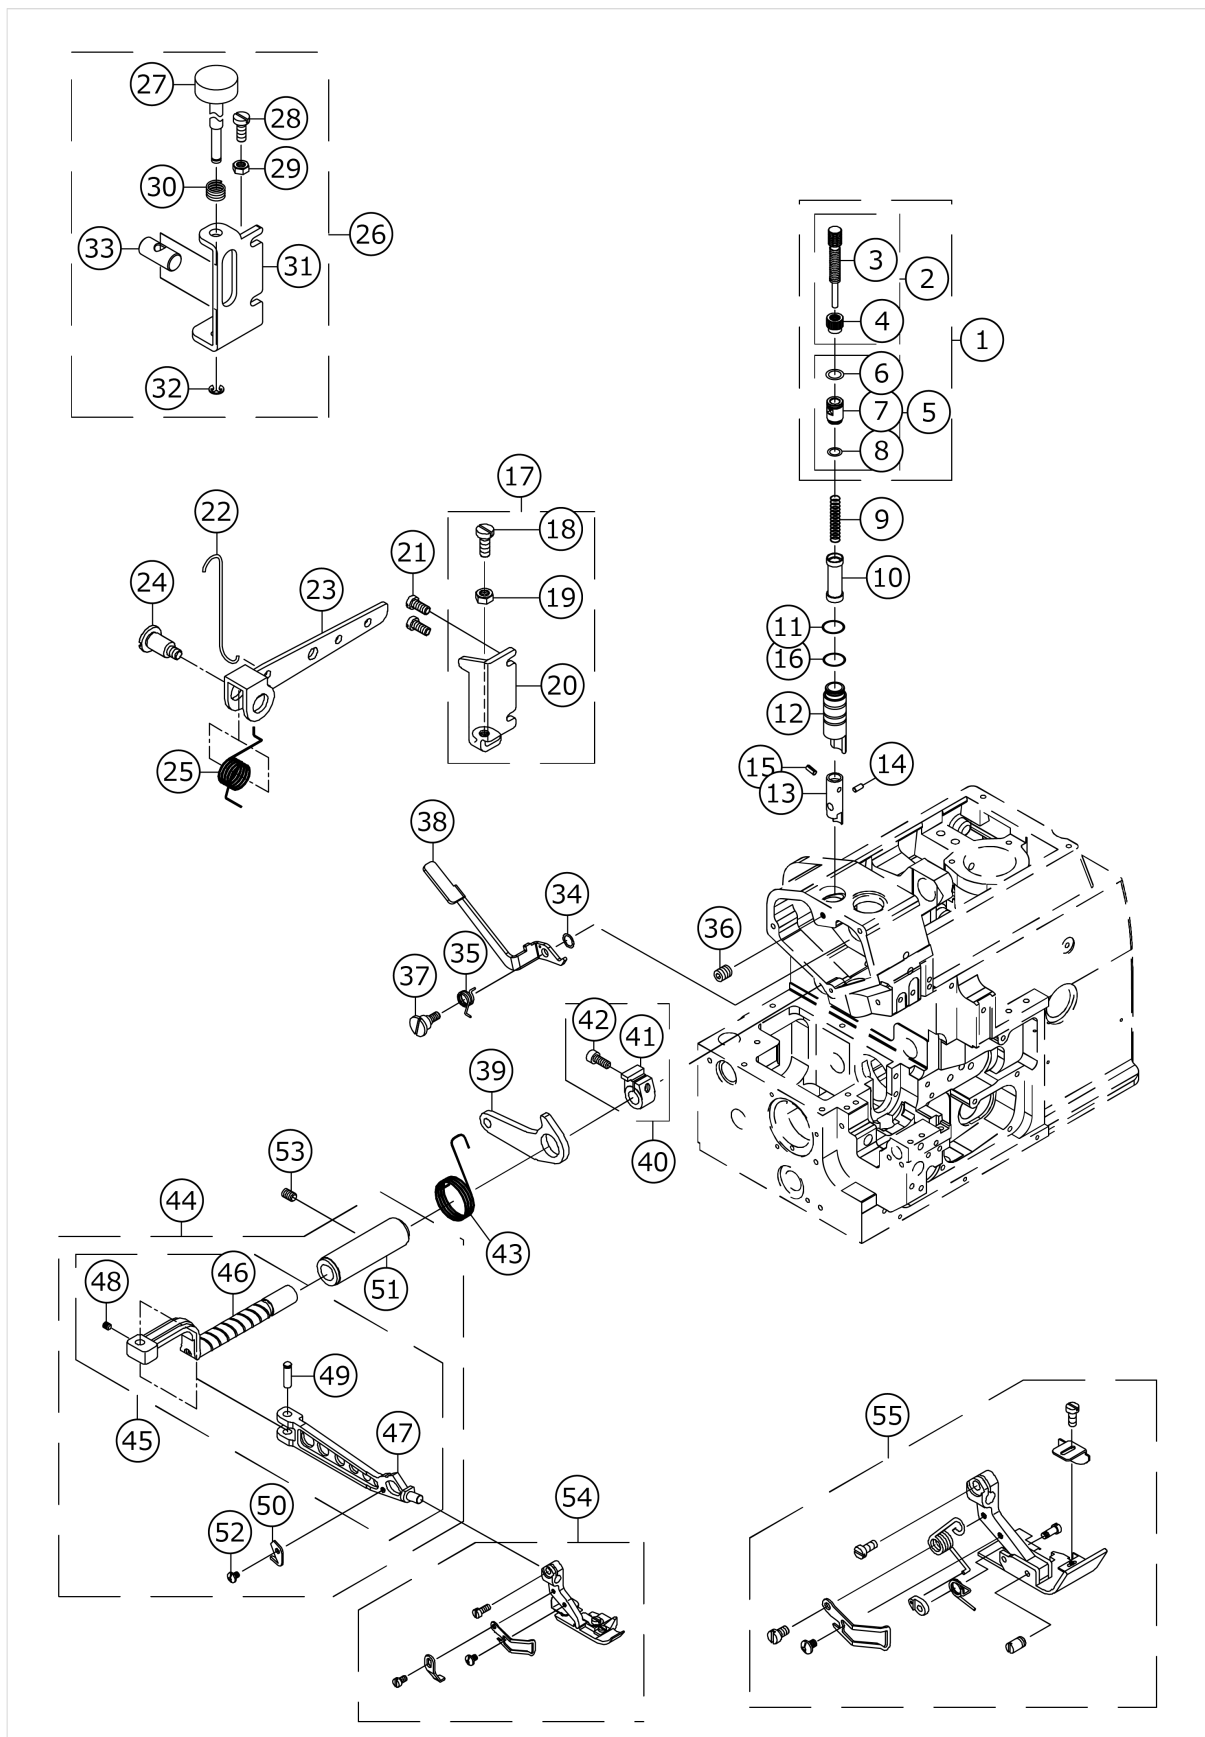

PRESSER FOOT COMPONENTS

No.	品番	品名	備考	子部品	消耗品	個数
1	40159745	SCREW ROD COMB.				1.00
2	40159746	SCREW ROD COMB.		*		1.00
3	40159741	SCREW ROD		*		1.00
4	40159742	NUT		*		1.00
5	40159744	FIXED BUTTON		*		1.00
6	70000141	O-RING		*		1.00
7	40159743	FIXED BUTTON		*		1.00
8	70000142	O-RING		*		1.00
9	70000608	SPRING				1.00
10	40159753	THIMBLE				1.00
11	70000142	O-RING				1.00
12	40170670	PRESSER BAR BUSHING				1.00
13	70000309	SLIDER				1.00
14	70000664	SHAFT				1.00
15	70000669	PIN				1.00
16	70000141	O-RING				1.00
17	70000293	SUPPORTER				1.00
18	70000584	M_SCREW		*		1.00
19	70000458	NUT		*		1.00
20	70000292	STOPPER		*		1.00
21	70000515	E_SCREW				2.00
22	70000294	HOOK BAR				1.00
23	70000295	PRESSER FOOT ARM				1.00
24	70000592	M_SCREW				1.00
25	70000604	SPRING				1.00
26	40159749	SUPPORTER	OPTIONAL PARTS			1.00
27	40159703	ADJUSTING SCREW		*		1.00
28	70000584	M_SCREW		*		1.00
29	70000458	NUT		*		1.00
30	40159704	SPRING		*		1.00
31	40159748	STOPPER		*		1.00
32	70000131	E_CIRCLIPS		*		1.00
33	40159750	BLOCK		*		1.00
34	70000355	WASHER				1.00
35	40159754	SPRING				1.00
36	70000522	E_SCREW				1.00
37	70000528	E_SCREW				1.00
38	40159752	LEVER				1.00
39	70000291	DRAG LINK				1.00
40	70000302	COLLAR				1.00
41	70000301	COLLAR		*		1.00
42	40159751	M_SCREW		*		1.00
43	70000605	SPRING				1.00
44	70000298	PRESSER FOOT SEAT COMB.				1.00
45	70000300	PRESSER BAR COMB.		*		1.00
46	70000274	PRESSER FOOT LIFTING LEVER		*		1.00
47	70000297	PRESSER FOOT ARM		*		1.00
48	70000566	M_SCREW		*		1.00
49	70000673	SHAFT		*		1.00
50	70000176	KNIFE		*		1.00