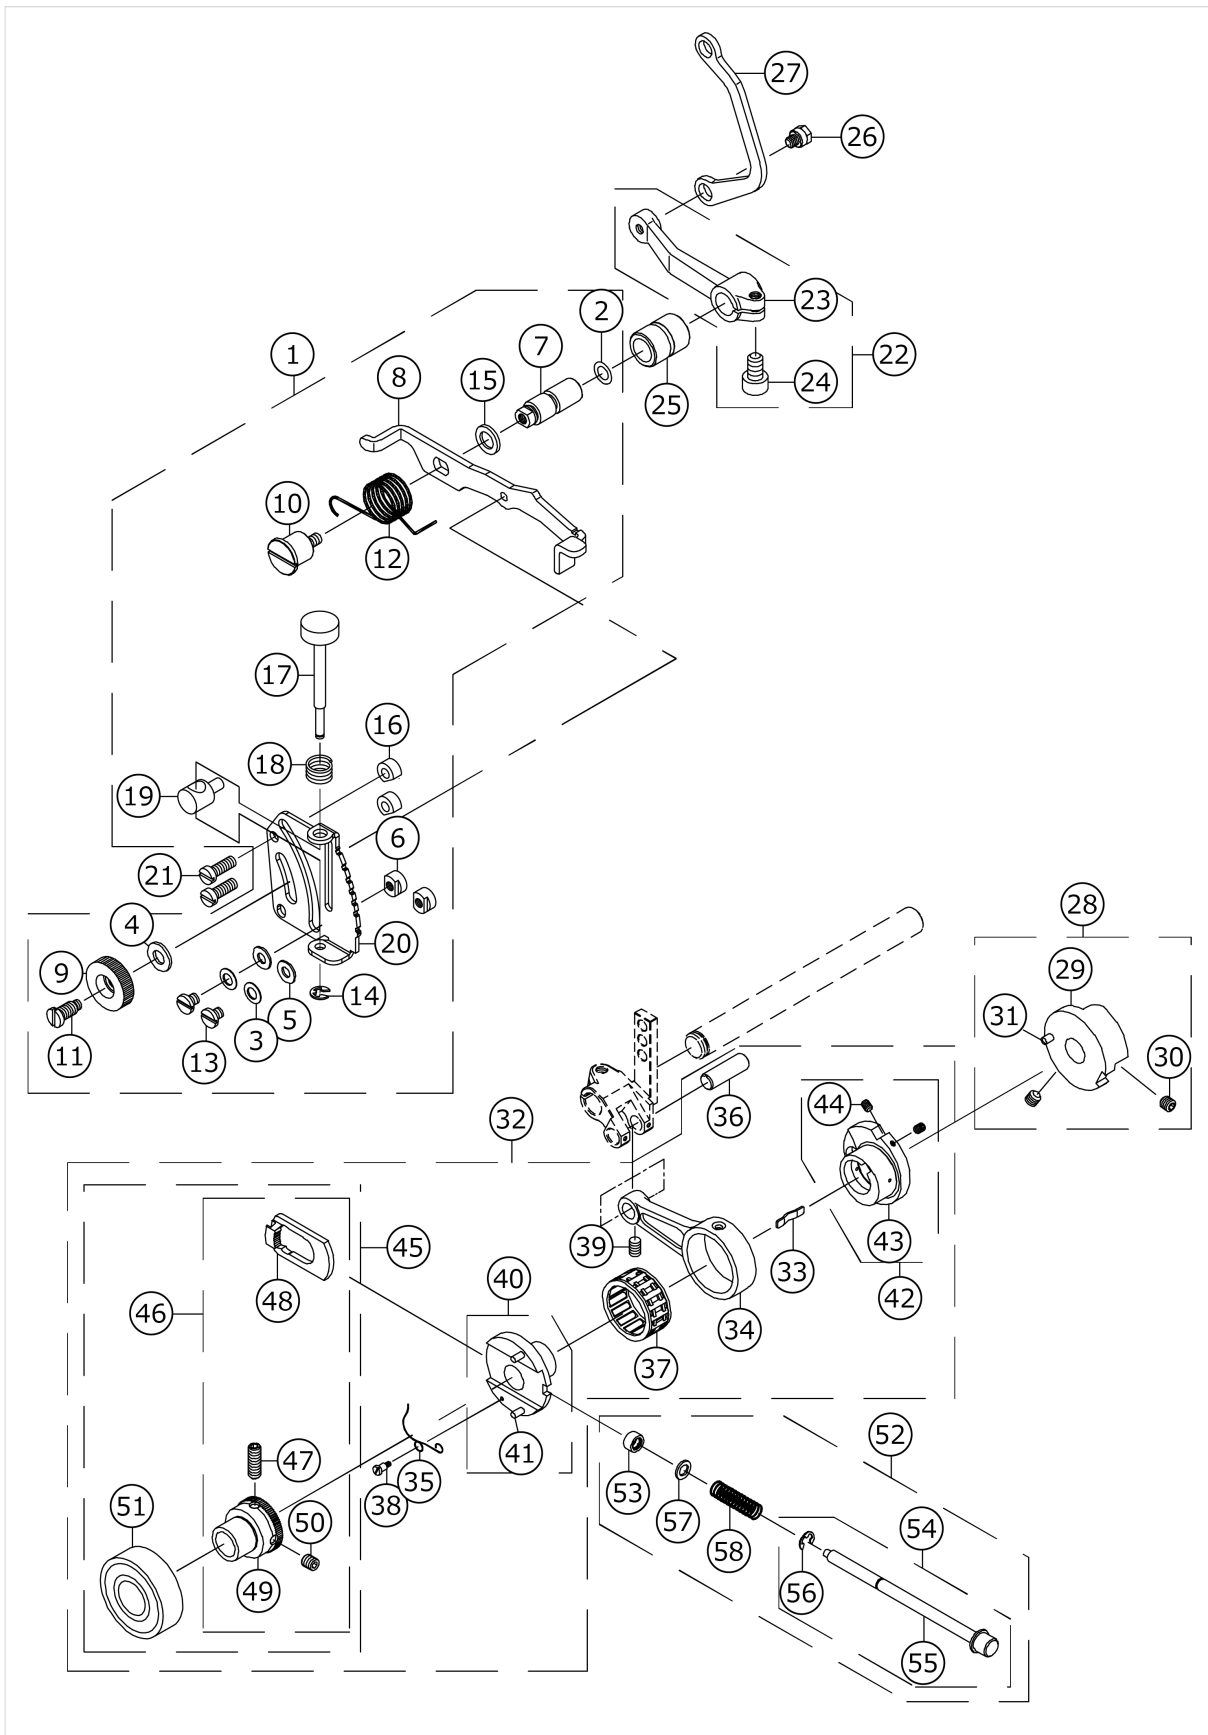

FEED MECHANISM COMPONENTS (1)

No.	品番	品名	備考	子部品	消耗品	個数
1	40159707	FEED DOG SEAT COMB.				1.00
2	70000140	O-RING		*		1.00
3	70000344	GASKET		*		2.00
4	70000345	WASHER		*		1.00
5	70000349	WASHER		*		2.00
6	70000372	FIXED BLOCK		*		2.00
7	70000373	ADJUSTING SEAT		*		1.00
8	70000379	ADJUSTING PLATE		*		1.00
9	70000450	NUT		*		1.00
10	70000495	SCREW		*		1.00
11	70000542	E_SCREW		*		1.00
12	70000601	SPRING		*		1.00
13	70000512	E_SCREW		*		2.00
14	70000131	E_CIRCLIPS		*		1.00
15	70000353	WASHER		*		1.00
16	40159702	SPACER		*		2.00
17	40159703	ADJUSTING SCREW		*		1.00
18	40159704	SPRING		*		1.00
19	40159705	BLOCK		*		1.00
20	40159706	FEED DOG SEAT		*		1.00
21	70000523	E_SCREW				2.00
22	70000370	DIFFERENTIAL CONNECTING ROD ASM.				1.00
23	70000369	DIFFERENTIAL CONNECTING ROD		*		1.00
24	70000590	M_SCREW		*		1.00
25	40159700	BUSHING				1.00
26	70000552	E_SCREW				1.00
27	40159701	CONNECTING ROD				1.00
28	70000276	ADJUSTING WHEEL				1.00
29	70000275	ADJUSTING WHEEL		*		1.00
30	70000582	M_SCREW		*		2.00
31	70000666	PIN		*		1.00
32	40159709	CONNECTING ROD COMB.				1.00
33	70000162	SPRING PLATE		*		1.00
34	70000277	CONNECTING ROD		*		1.00
35	70000602	SPRING		*		1.00
36	70000662	PIN		*		1.00
37	70000698	BEARING		*		1.00
38	40159708	M_SCREW		*		1.00
39	70000503	E_SCREW		*		1.00
40	70000282	ECCENTRIC		*		1.00
41	70000665	PIN		*		2.00
42	70000289	ECCENTRIC		*		1.00
43	70000288	ECCENTRIC		*		1.00
44	70000502	E_SCREW		*		2.00
45	70000741	ADJUSTING WHEEL COMB.		*		1.00
46	70000740	ADJUSTING WHEEL		*		1.00
47	70000583	M_SCREW		*		1.00
48	70000738	SLIDE BLOCK		*		1.00
49	70000739	ADJUSTING WHEEL		*		1.00
50	70000582	M_SCREW		*		1.00