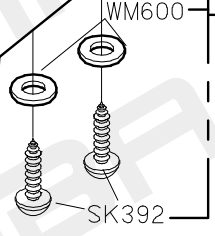

WM600

SK392

CY110-E