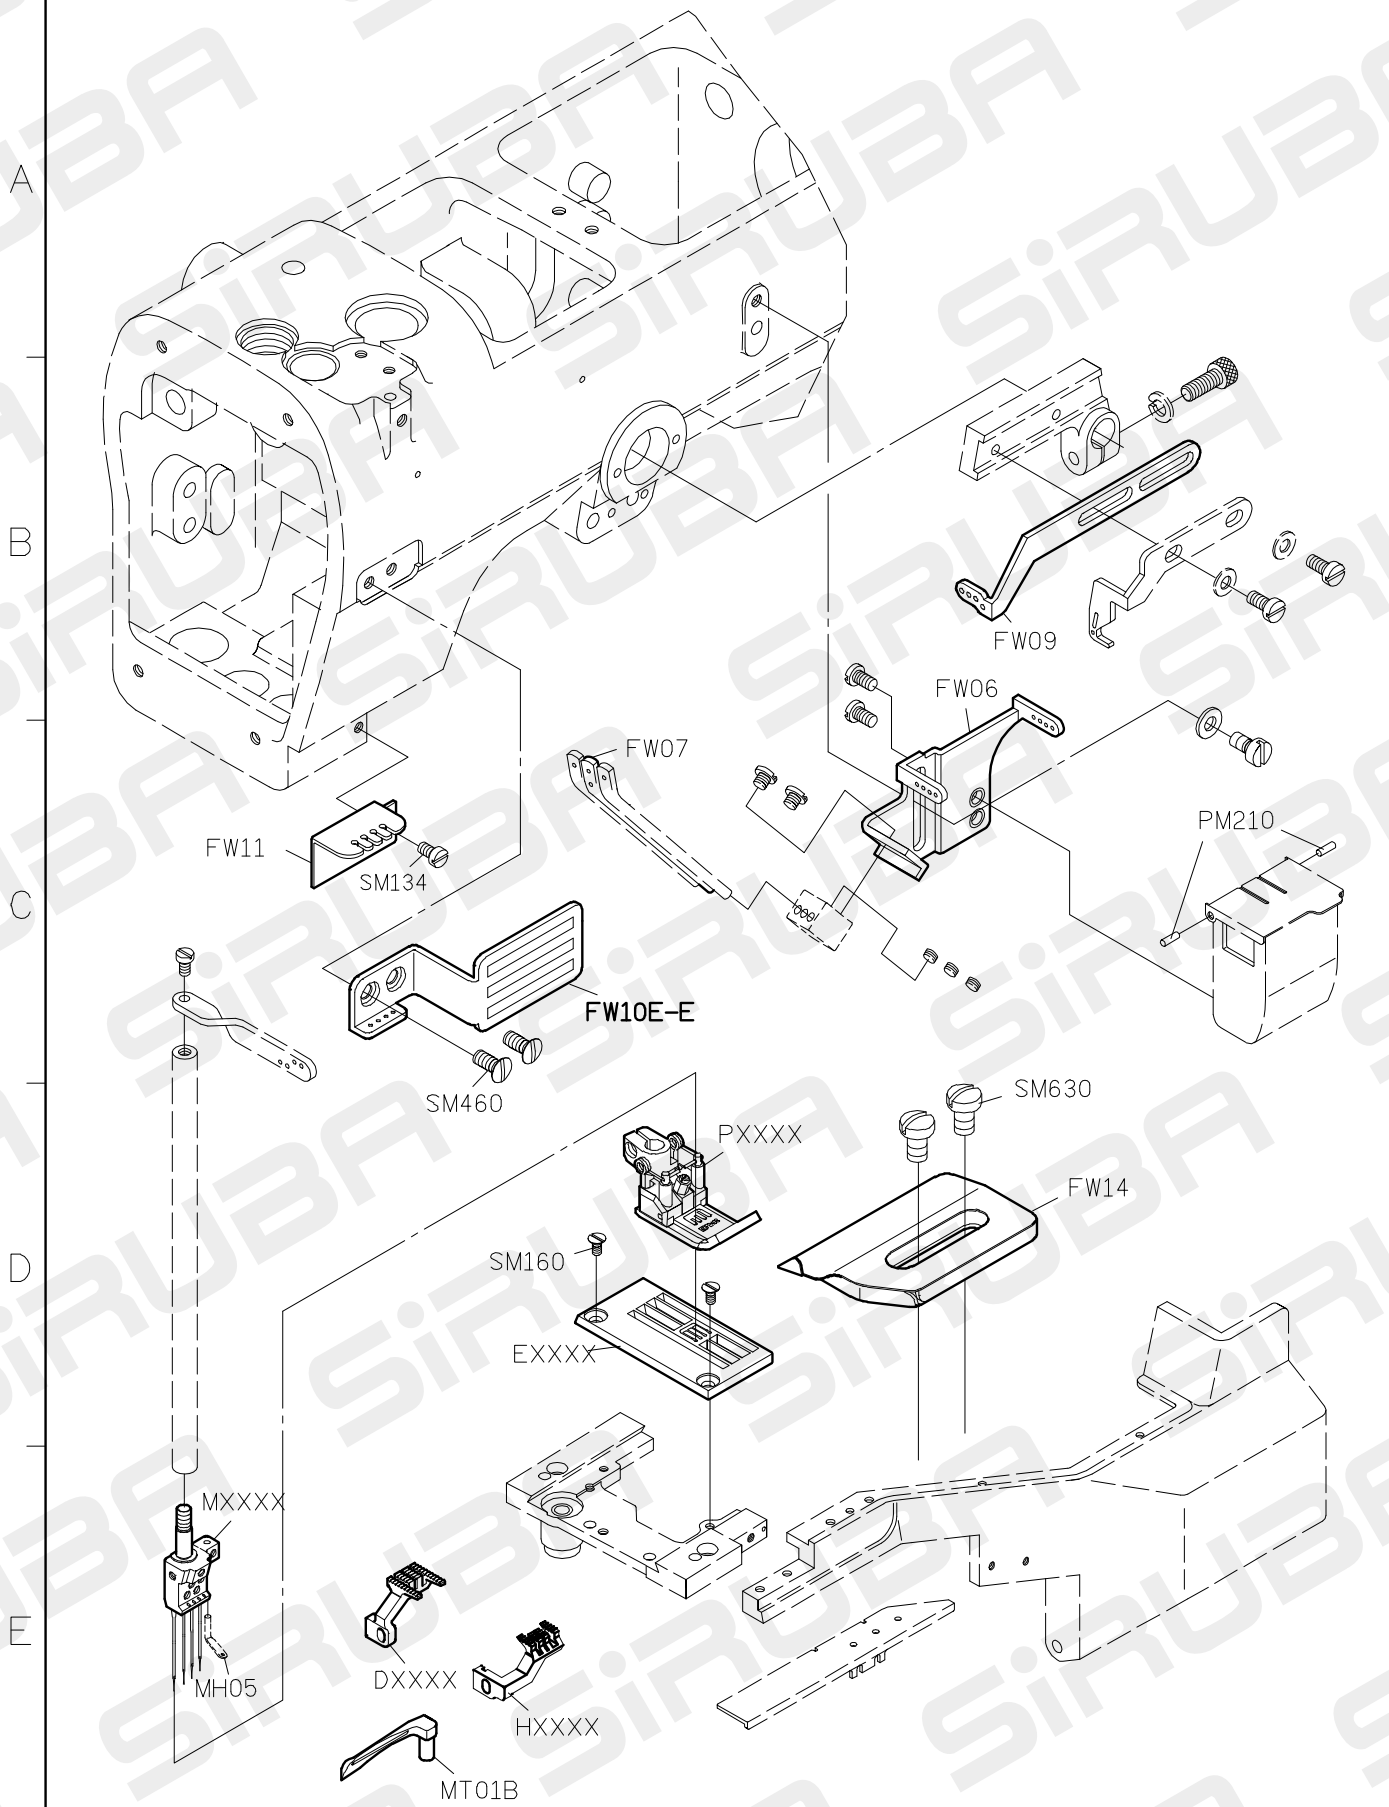

C007JD PARTS LIST FOR CW GROUP P.1/3

FOR C007J/C007JD/C858J/C858JD

10/07/01