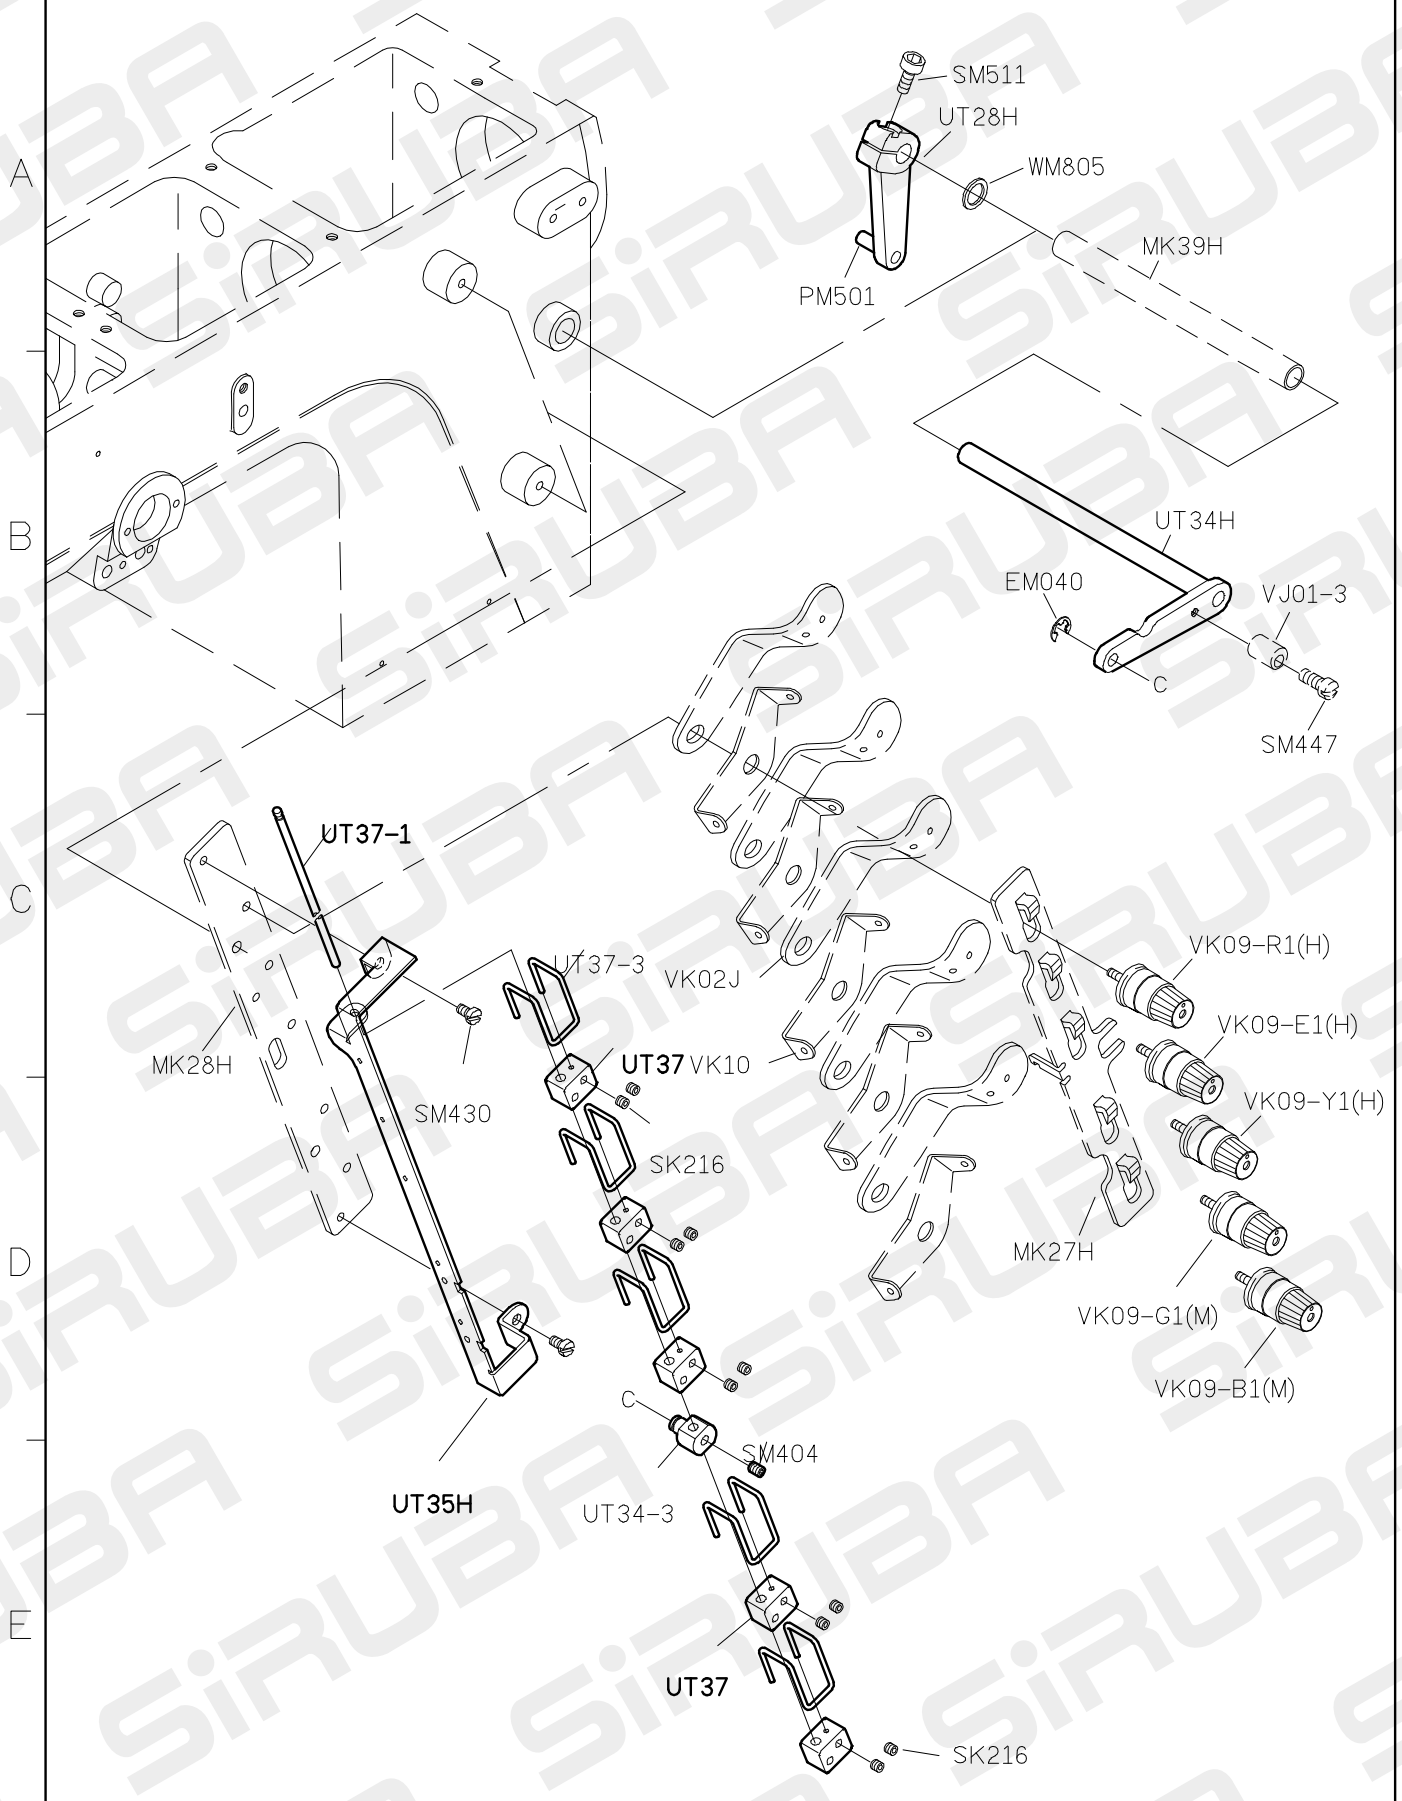

C007JD PARTS LIST FOR WP GROUP P.2/2

1 FOR F007J/F007JD/C007J/C007JD/S007K/S007KD
2 FOR F858J/F858JD/C858J/C858JD
3

4

5

10/07/01