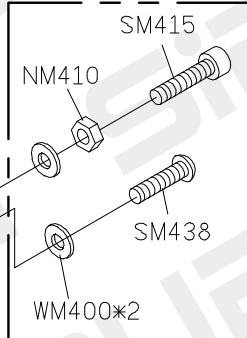

SM415

NM410

SM438

WM400*2