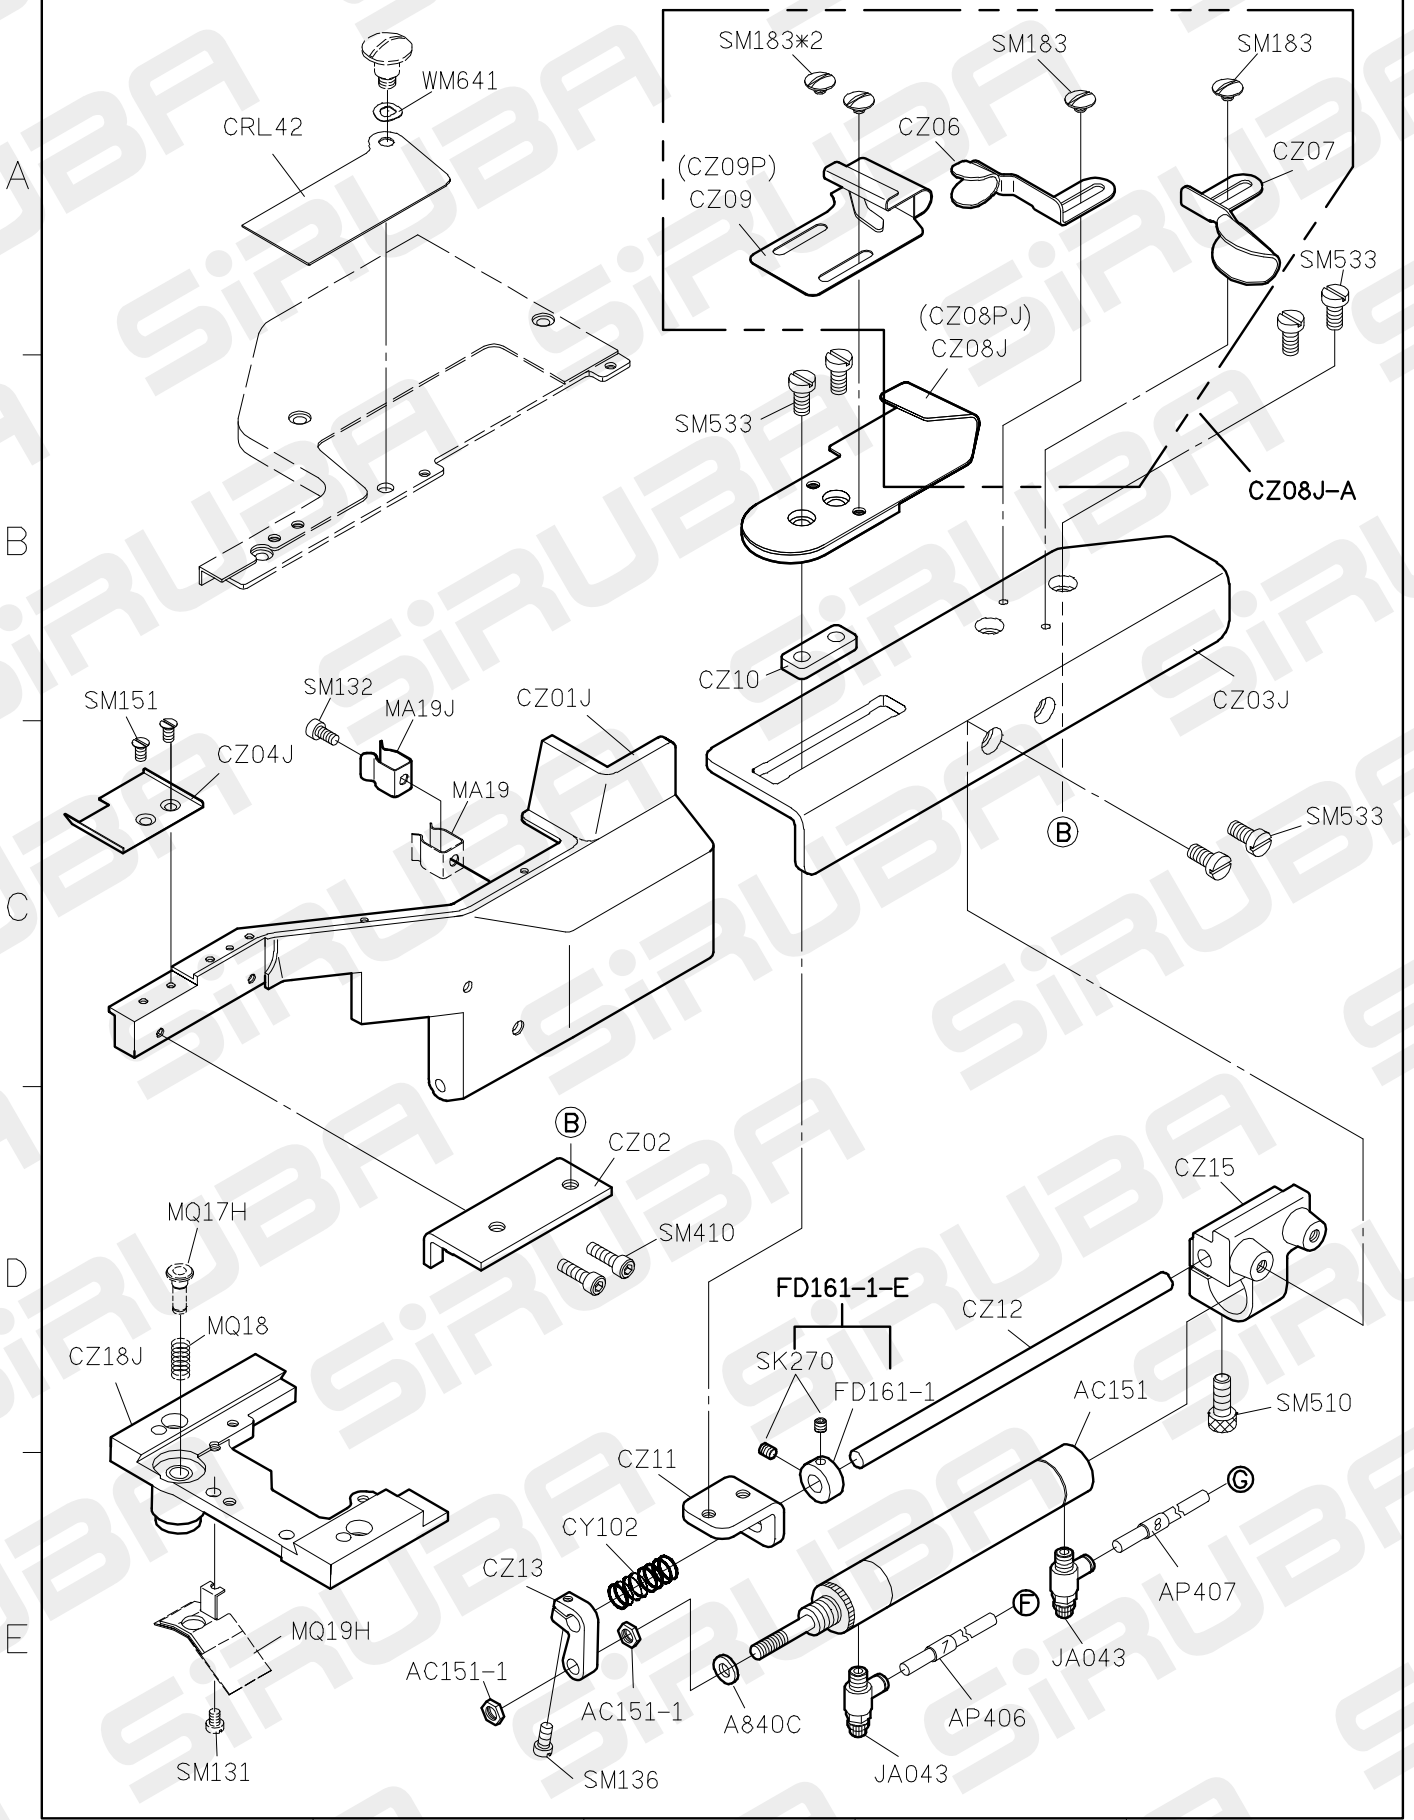

C007JD PARTS LIST FOR CZ-J GROUP P.1/3

FOR C007J/C007JD/C858J/C858JD

10/07/01