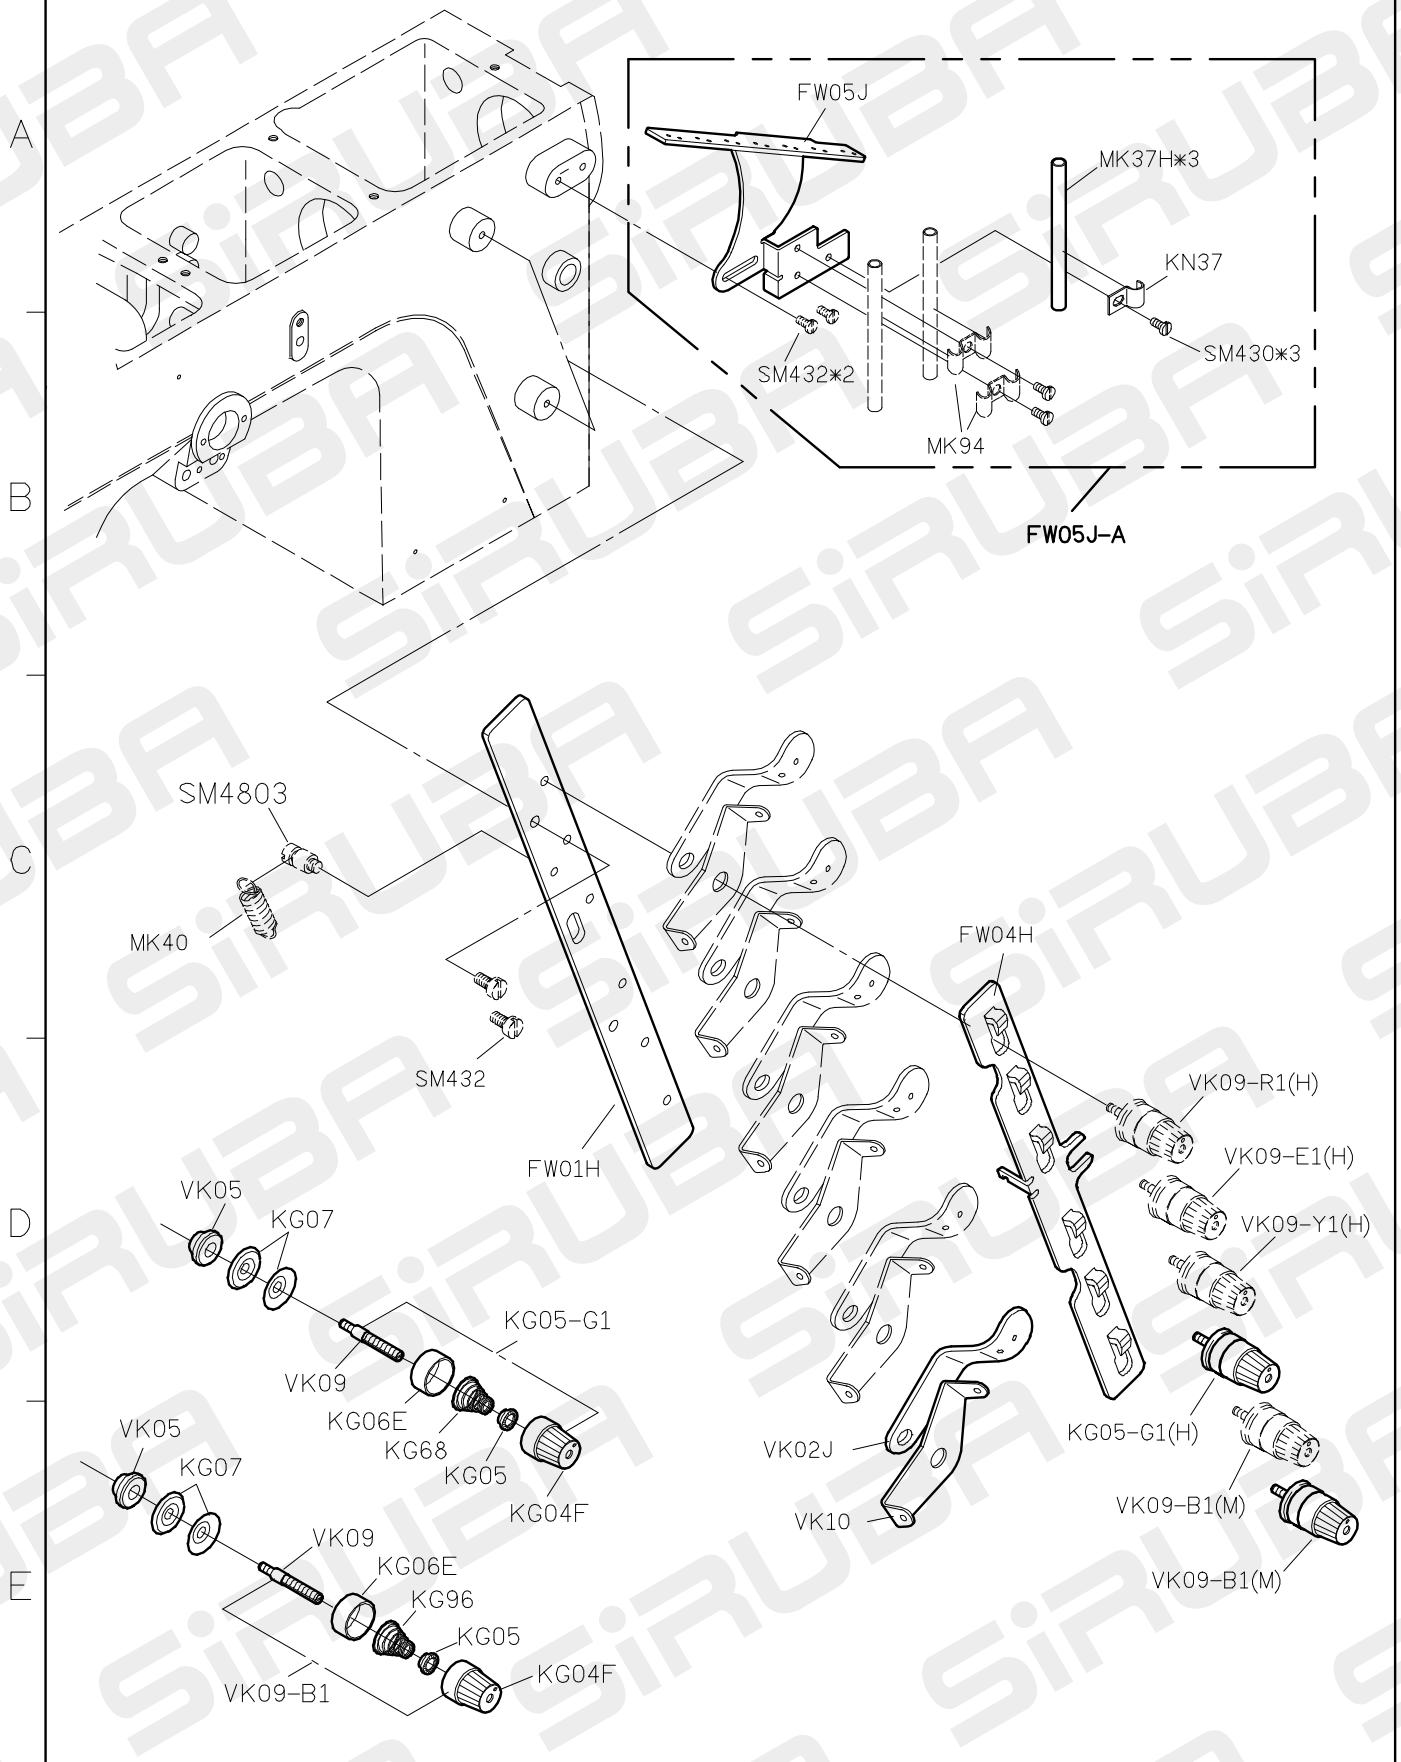

C007JD PARTS LIST FOR CW GROUP P.2/3

FOR C007J/C007JD/C858J/C858JD

10/07/01