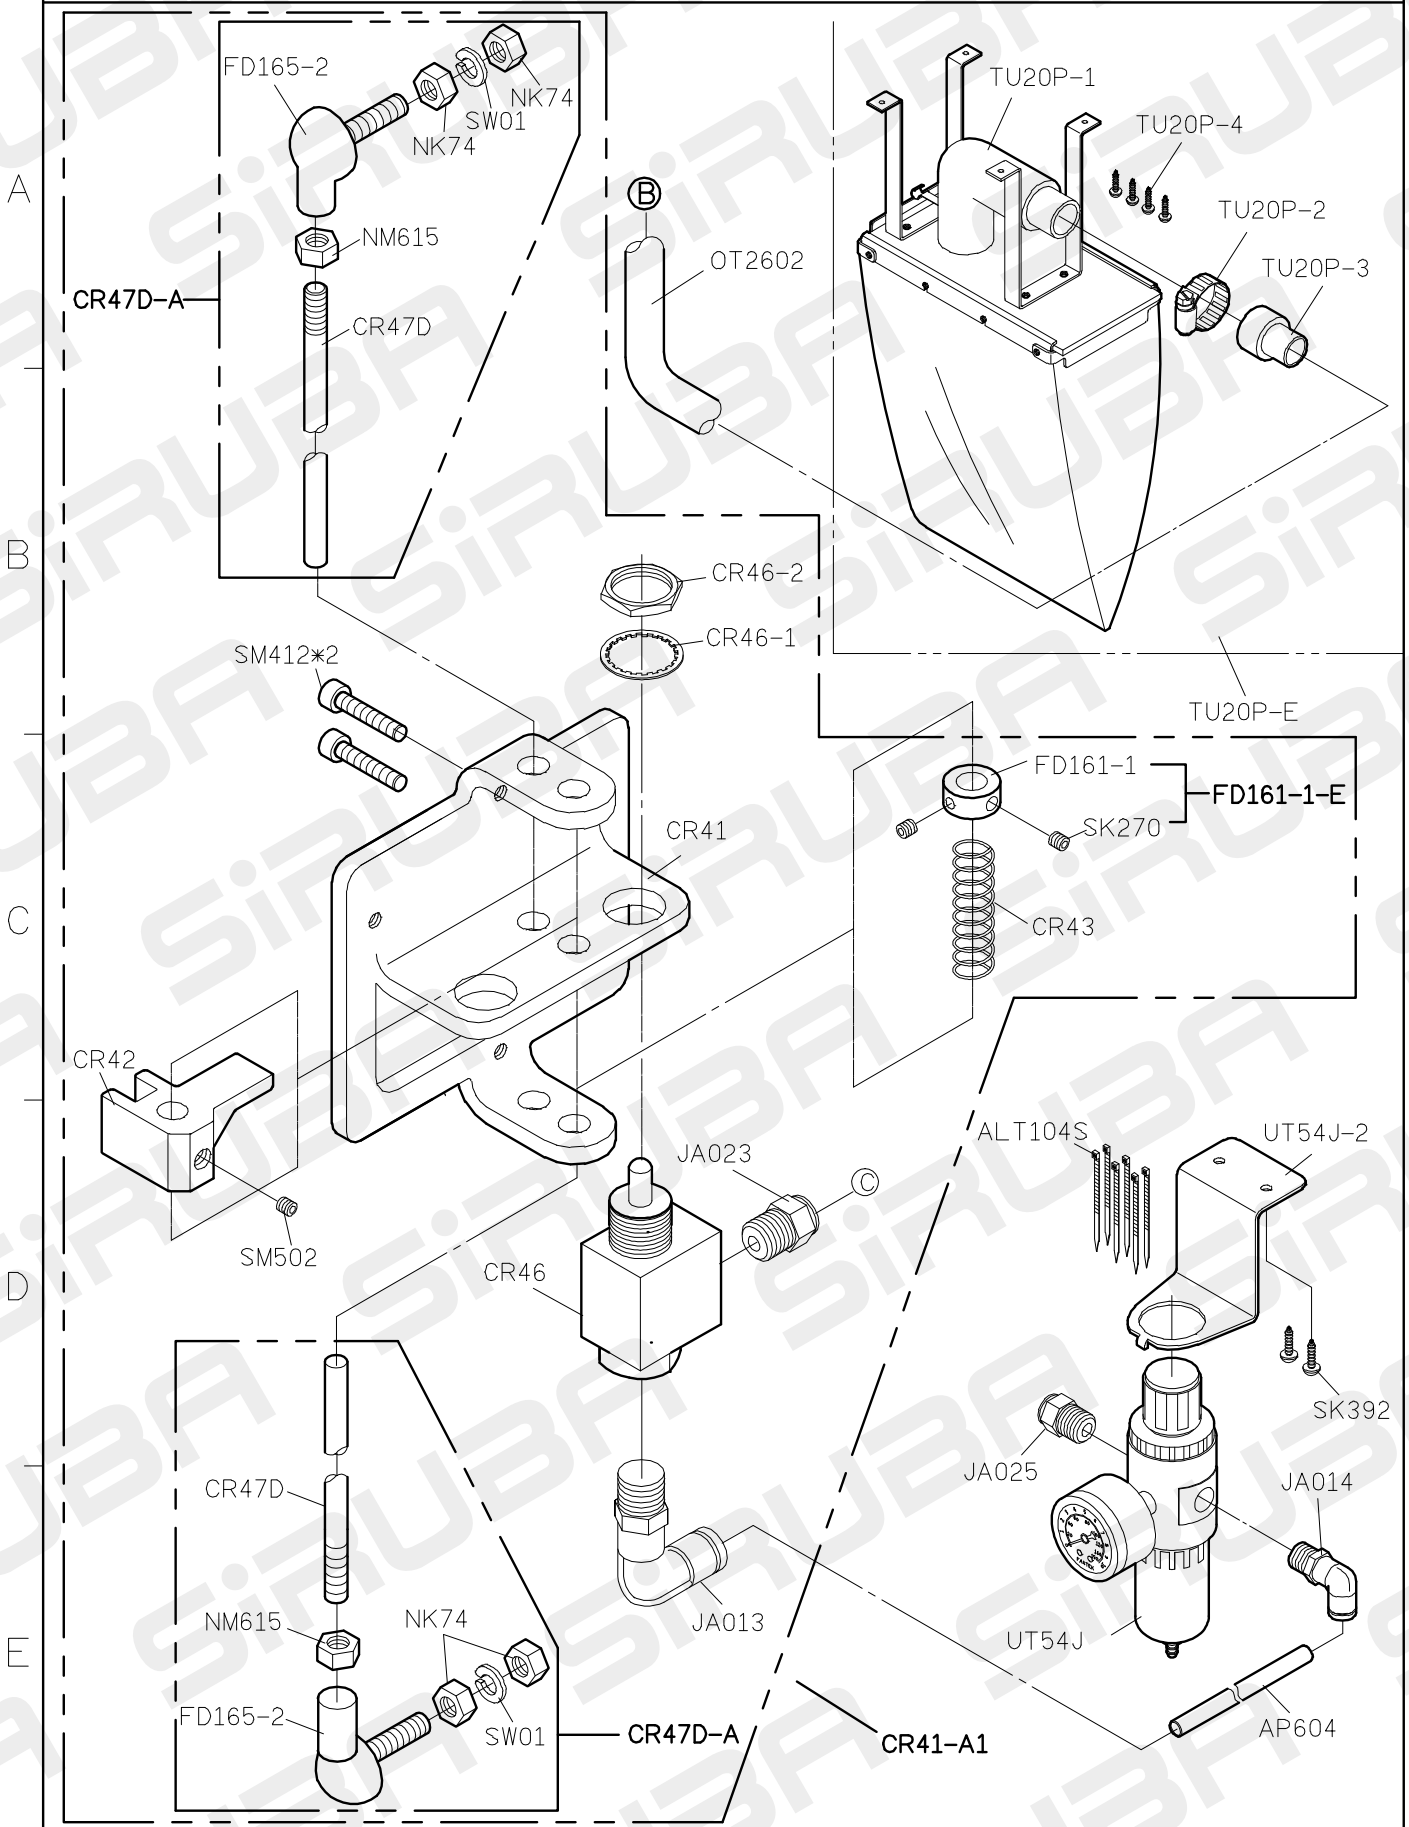

* USE FOR C007JD/C858JD

C007JD PARTS LIST FOR CRL-J GROUP P.2/3

FOR C007J/C007JD/C858J/C858JD

註：(1)CRL 813 針棒行程為 34mm，CRL103 切布刀最高點時，刀尖離針板面為 7mm。

(2)訂購 CRL137P 時，附贈 CRL137/CRL126

10/07/01

C007JD PARTS LIST FOR CRL-J GROUP P.3/3